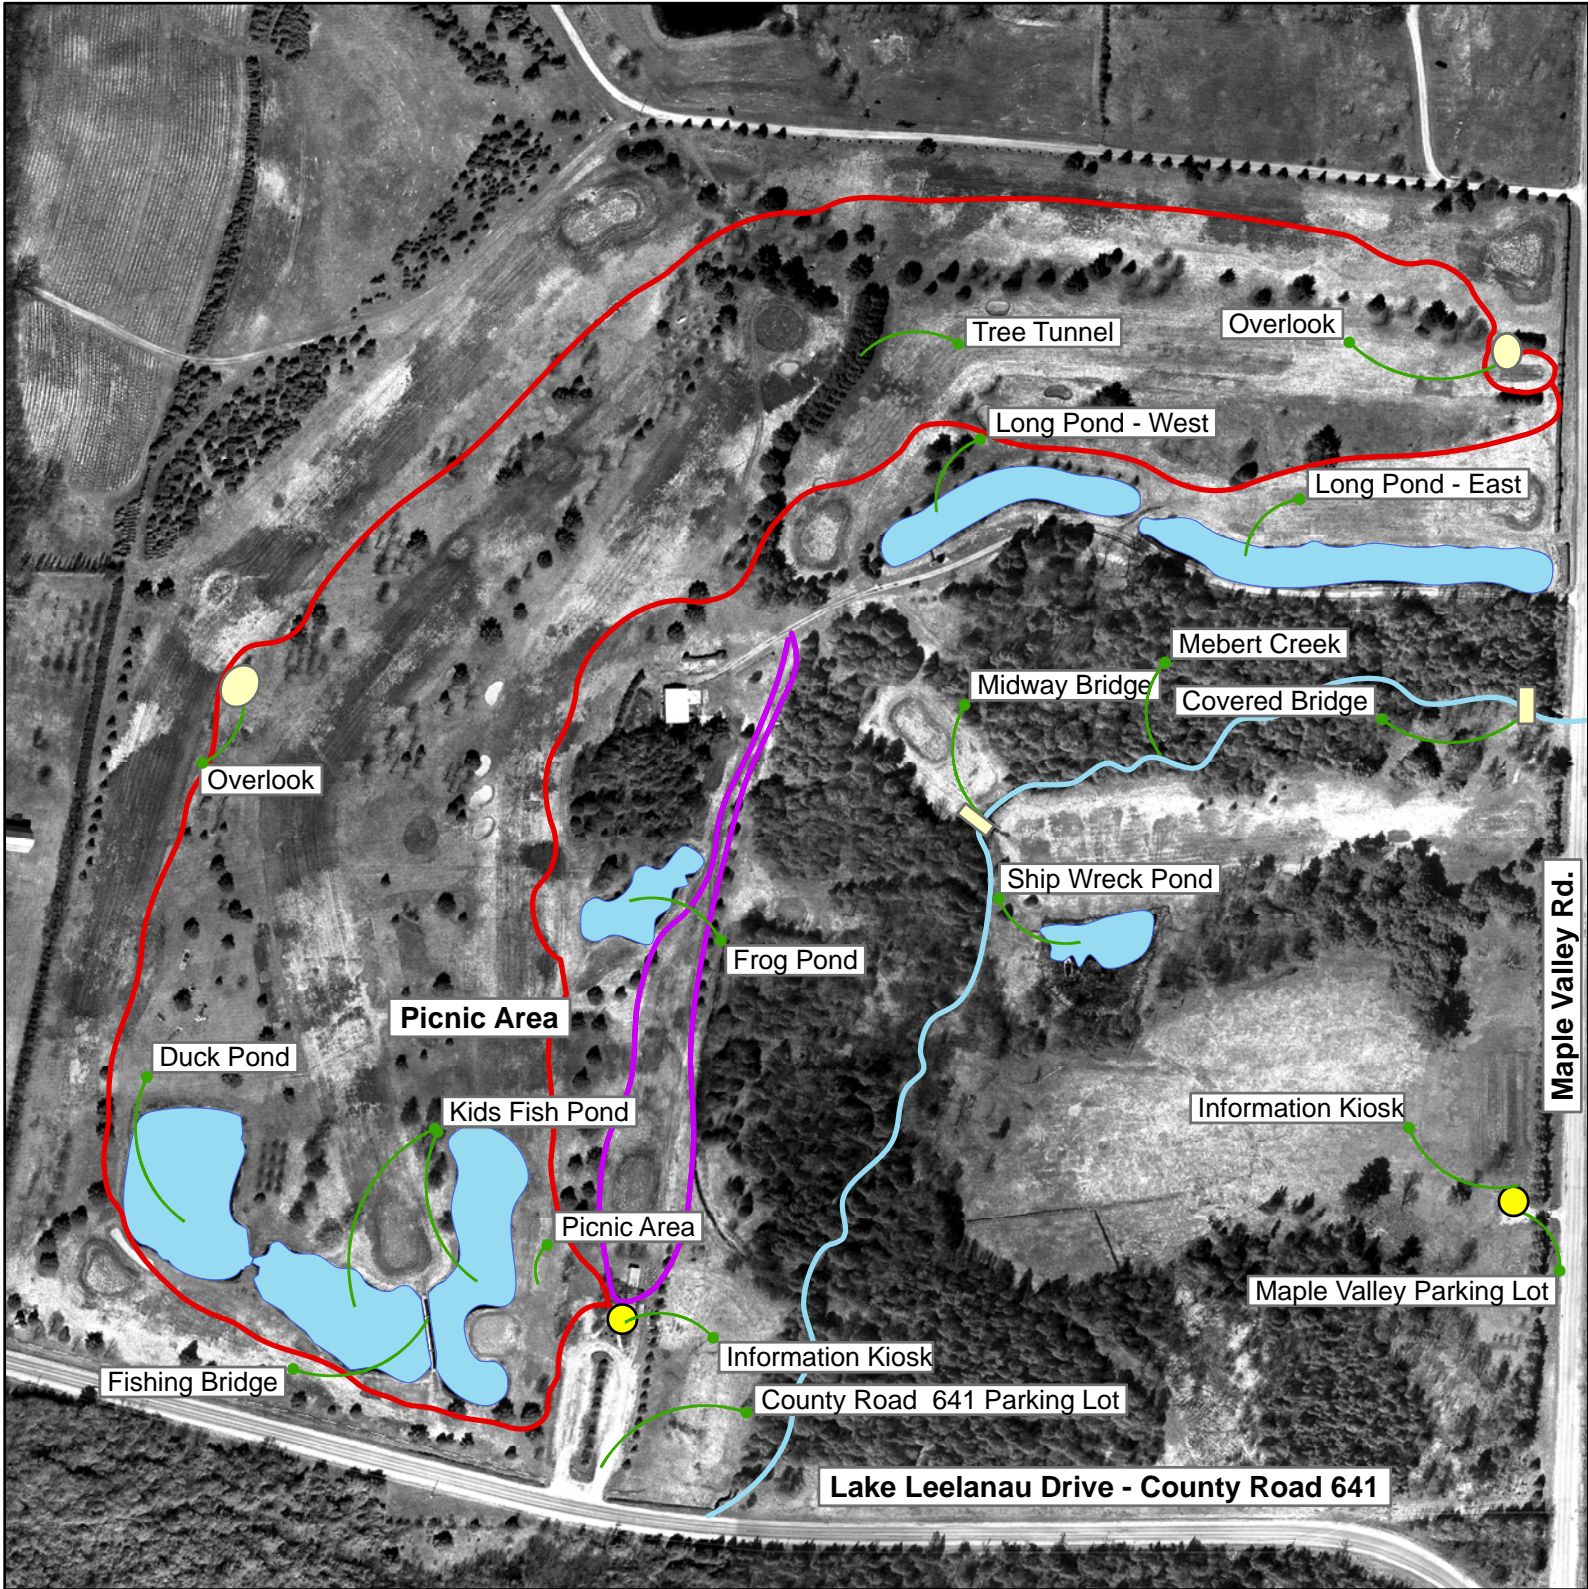

Veronica Valley Park

Leelanau County Parks and Recreation Winter Trail Map

Veronica Valley Park

- Snowshoe/Walking Trail
- Cross Country Ski Trail

Map for Reference Purposes only.
 2006 Orthophotos
 Prepared by Leelanau County
 Planning & Community Development
 December 2010