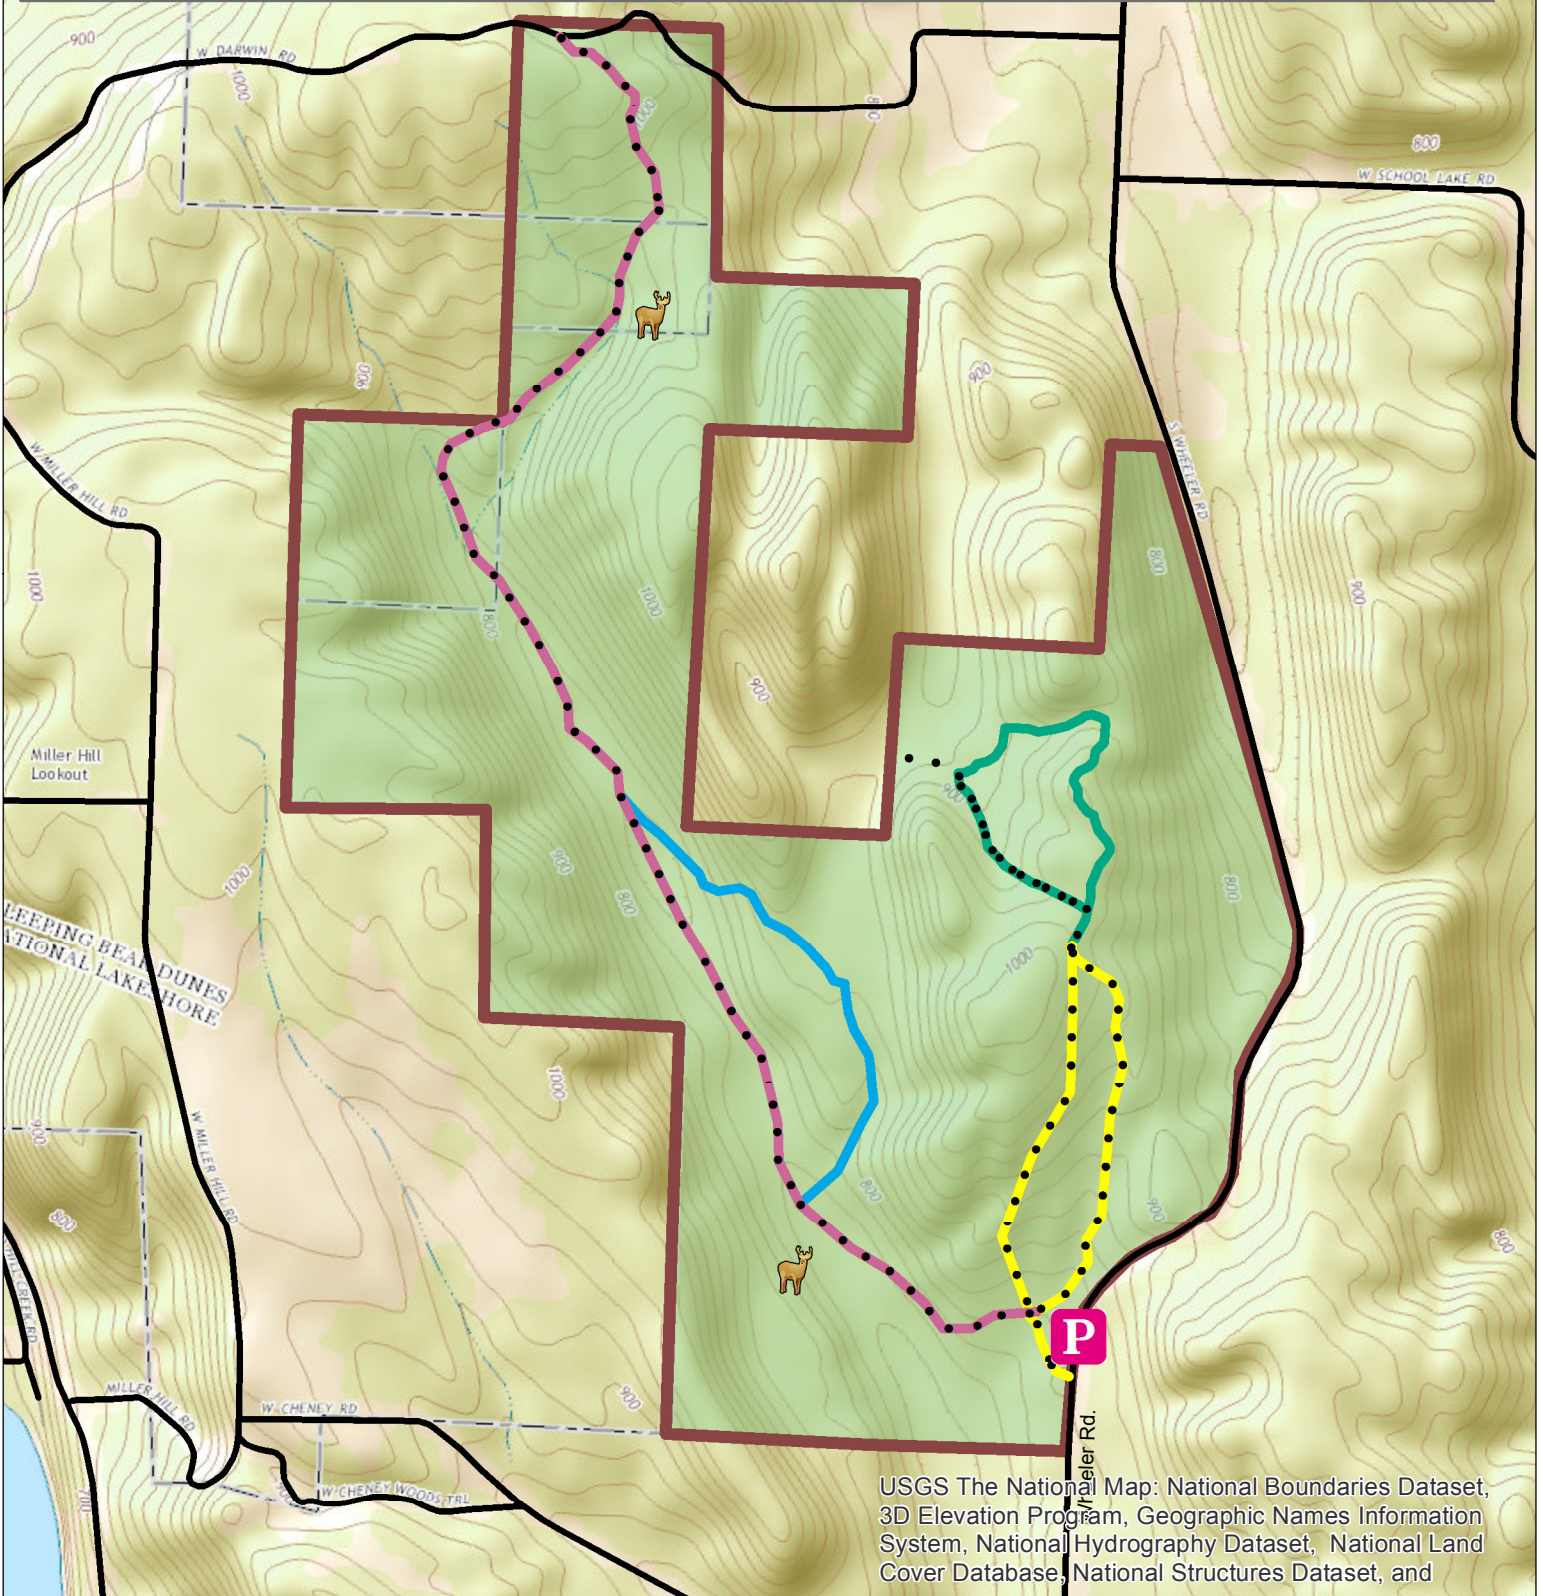

# Palmer Woods Forest Reserve (707 ac)

- Groomed Ski Trails
- ↗ Loop Trail - 1 mile
- ↗ Price Valley Trail - 2.1 miles (one-way)
- ↗ North Loop Trail - 0.8 miles
- ↗ Price Valley Trail Connector - 0.7 miles
- 🦌 Deer Exclosure
- P Parking
- Palmer Woods Forest Reserve

USGS The National Map: National Boundaries Dataset, 3D Elevation Program, Geographic Names Information System, National Hydrography Dataset, National Land Cover Database, National Structures Dataset, and