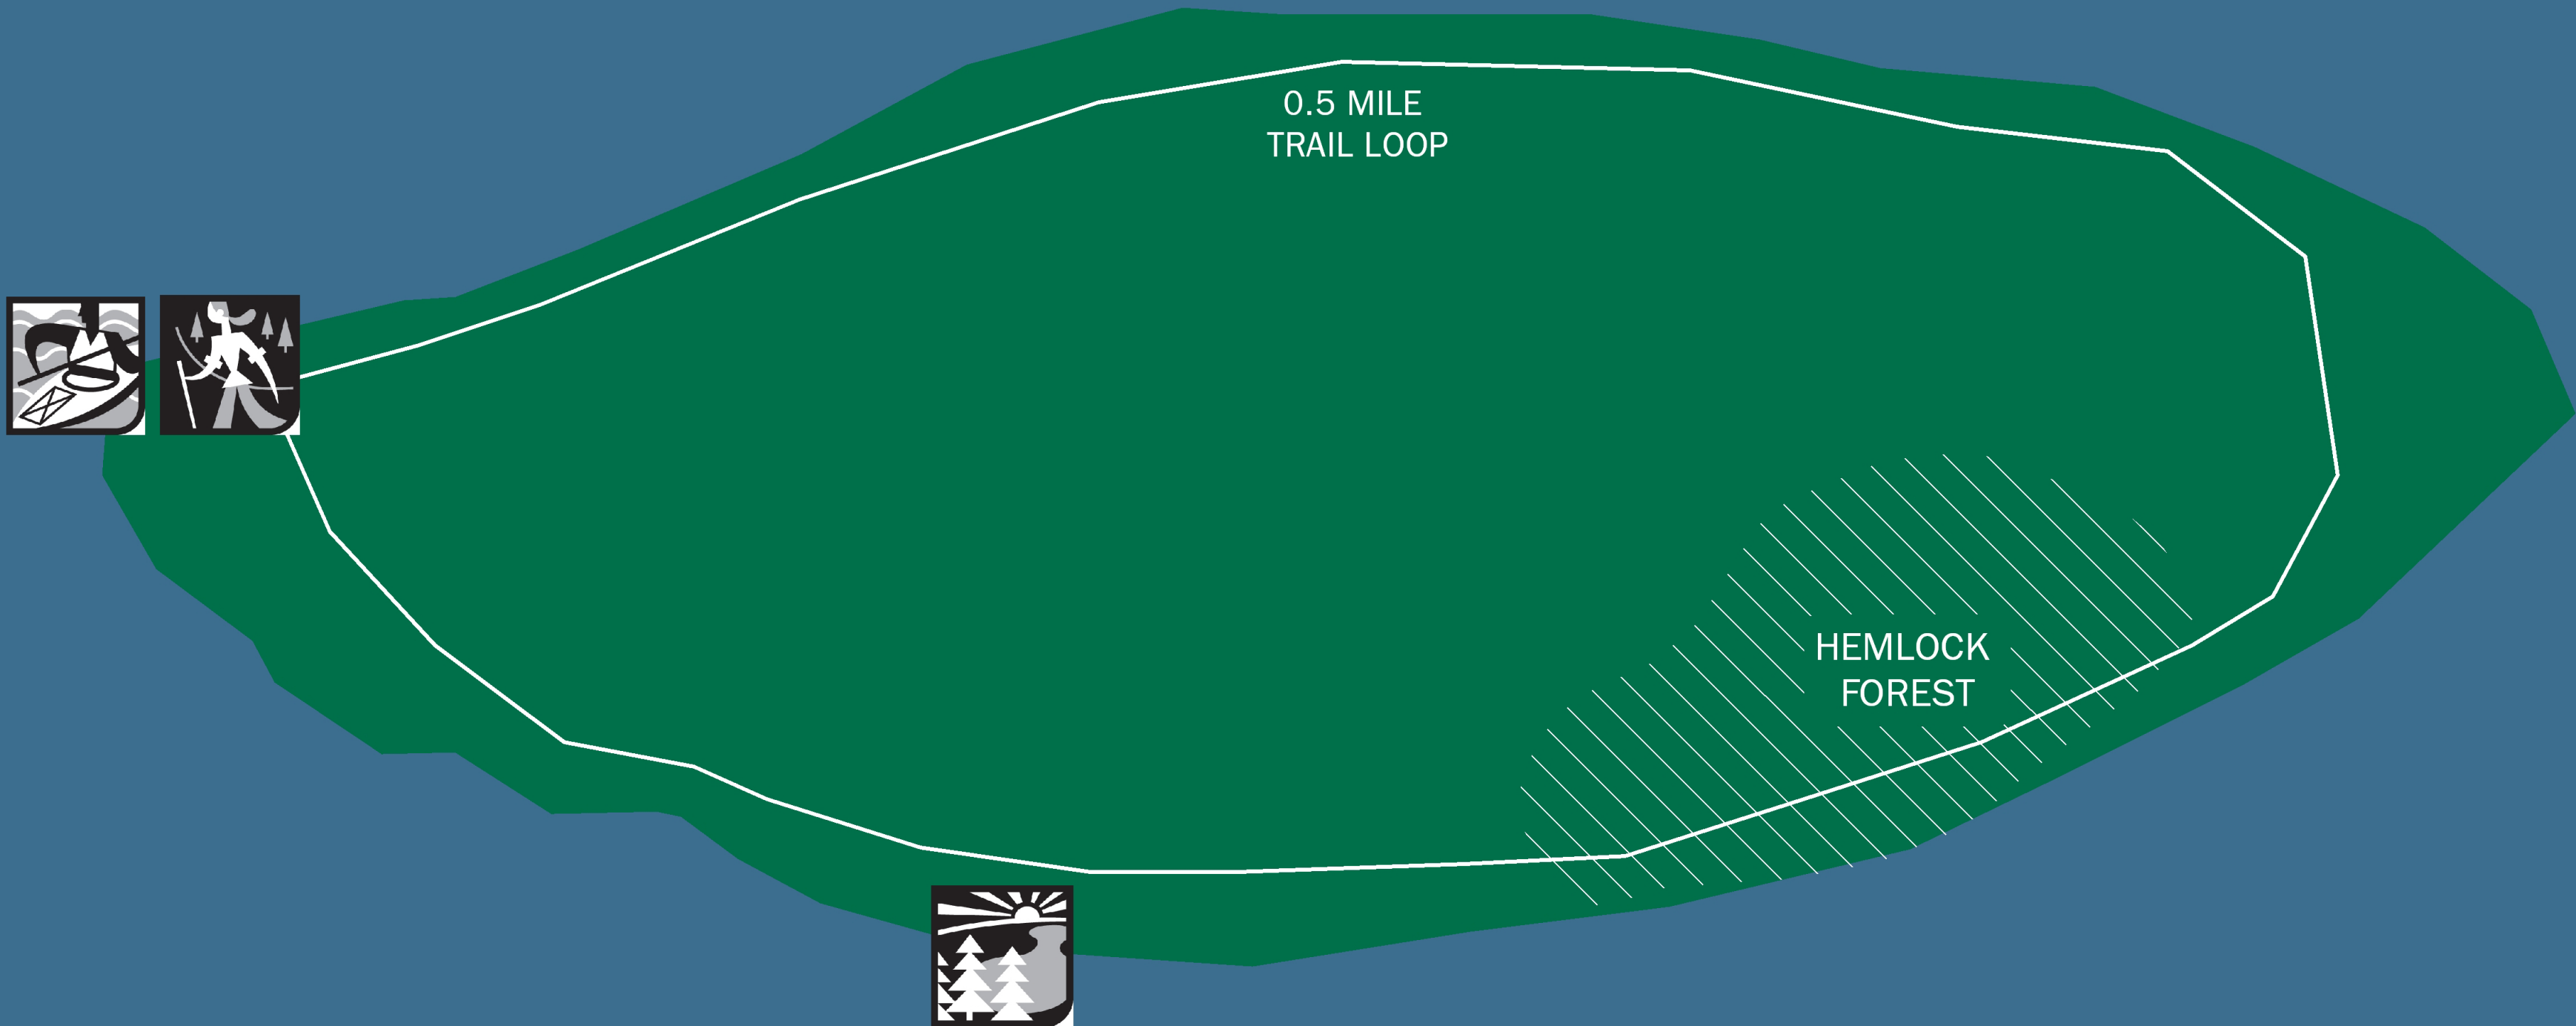

SOUTH ISLAND NATURE PRESERVE

Protecting significant natural, scenic and farm lands, and advancing land stewardship, now and for future generations

GTRLC.ORG

LONG LAKE

LEGEND

- GTRLC Nature Preserves
- Hiking Trail Loop
- Kiosk and Trailhead
- Canoe and Kayak Launch
- Scenic View