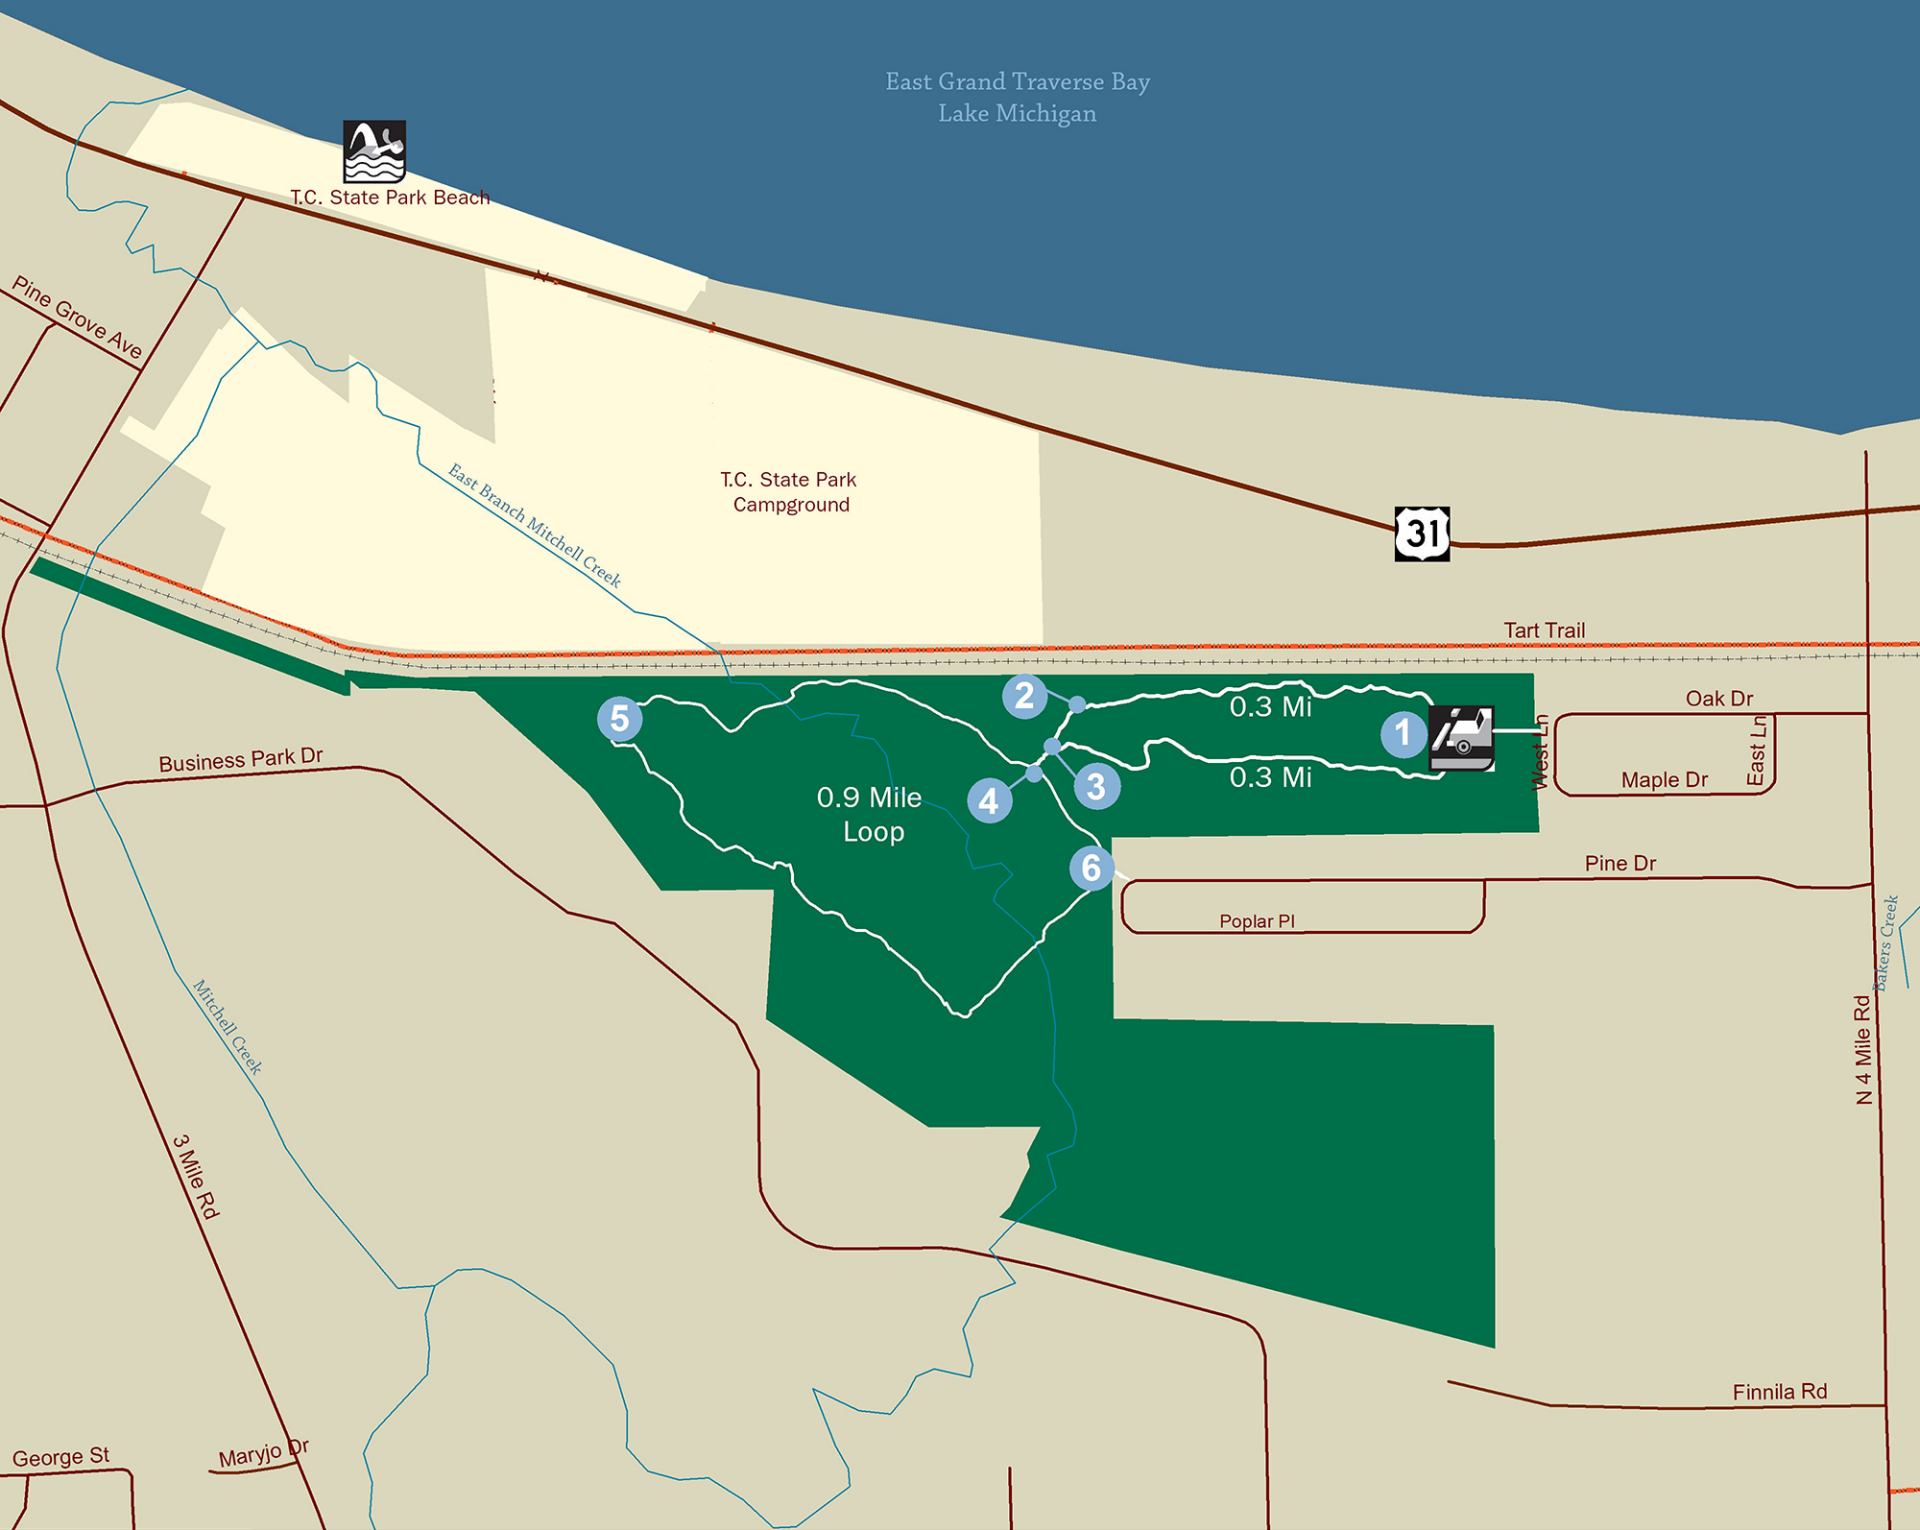

GEORGE AND ADA REFFITT NATURE PRESERVE

GRAND TRAVERSE REGIONAL LAND CONSERVANCY: PROTECTING SIGNIFICANT NATURAL, SCENIC AND FARM LANDS, AND ADVANCING STEWARDSHIP NOW AND FOR ALL FUTURE GENERATIONS

LEGEND

- Hiking Trail
- Railroad-Do Not Cross
- State Park
- GTRLC Nature Preserve
- Trailhead and Parking

All distances are approximate