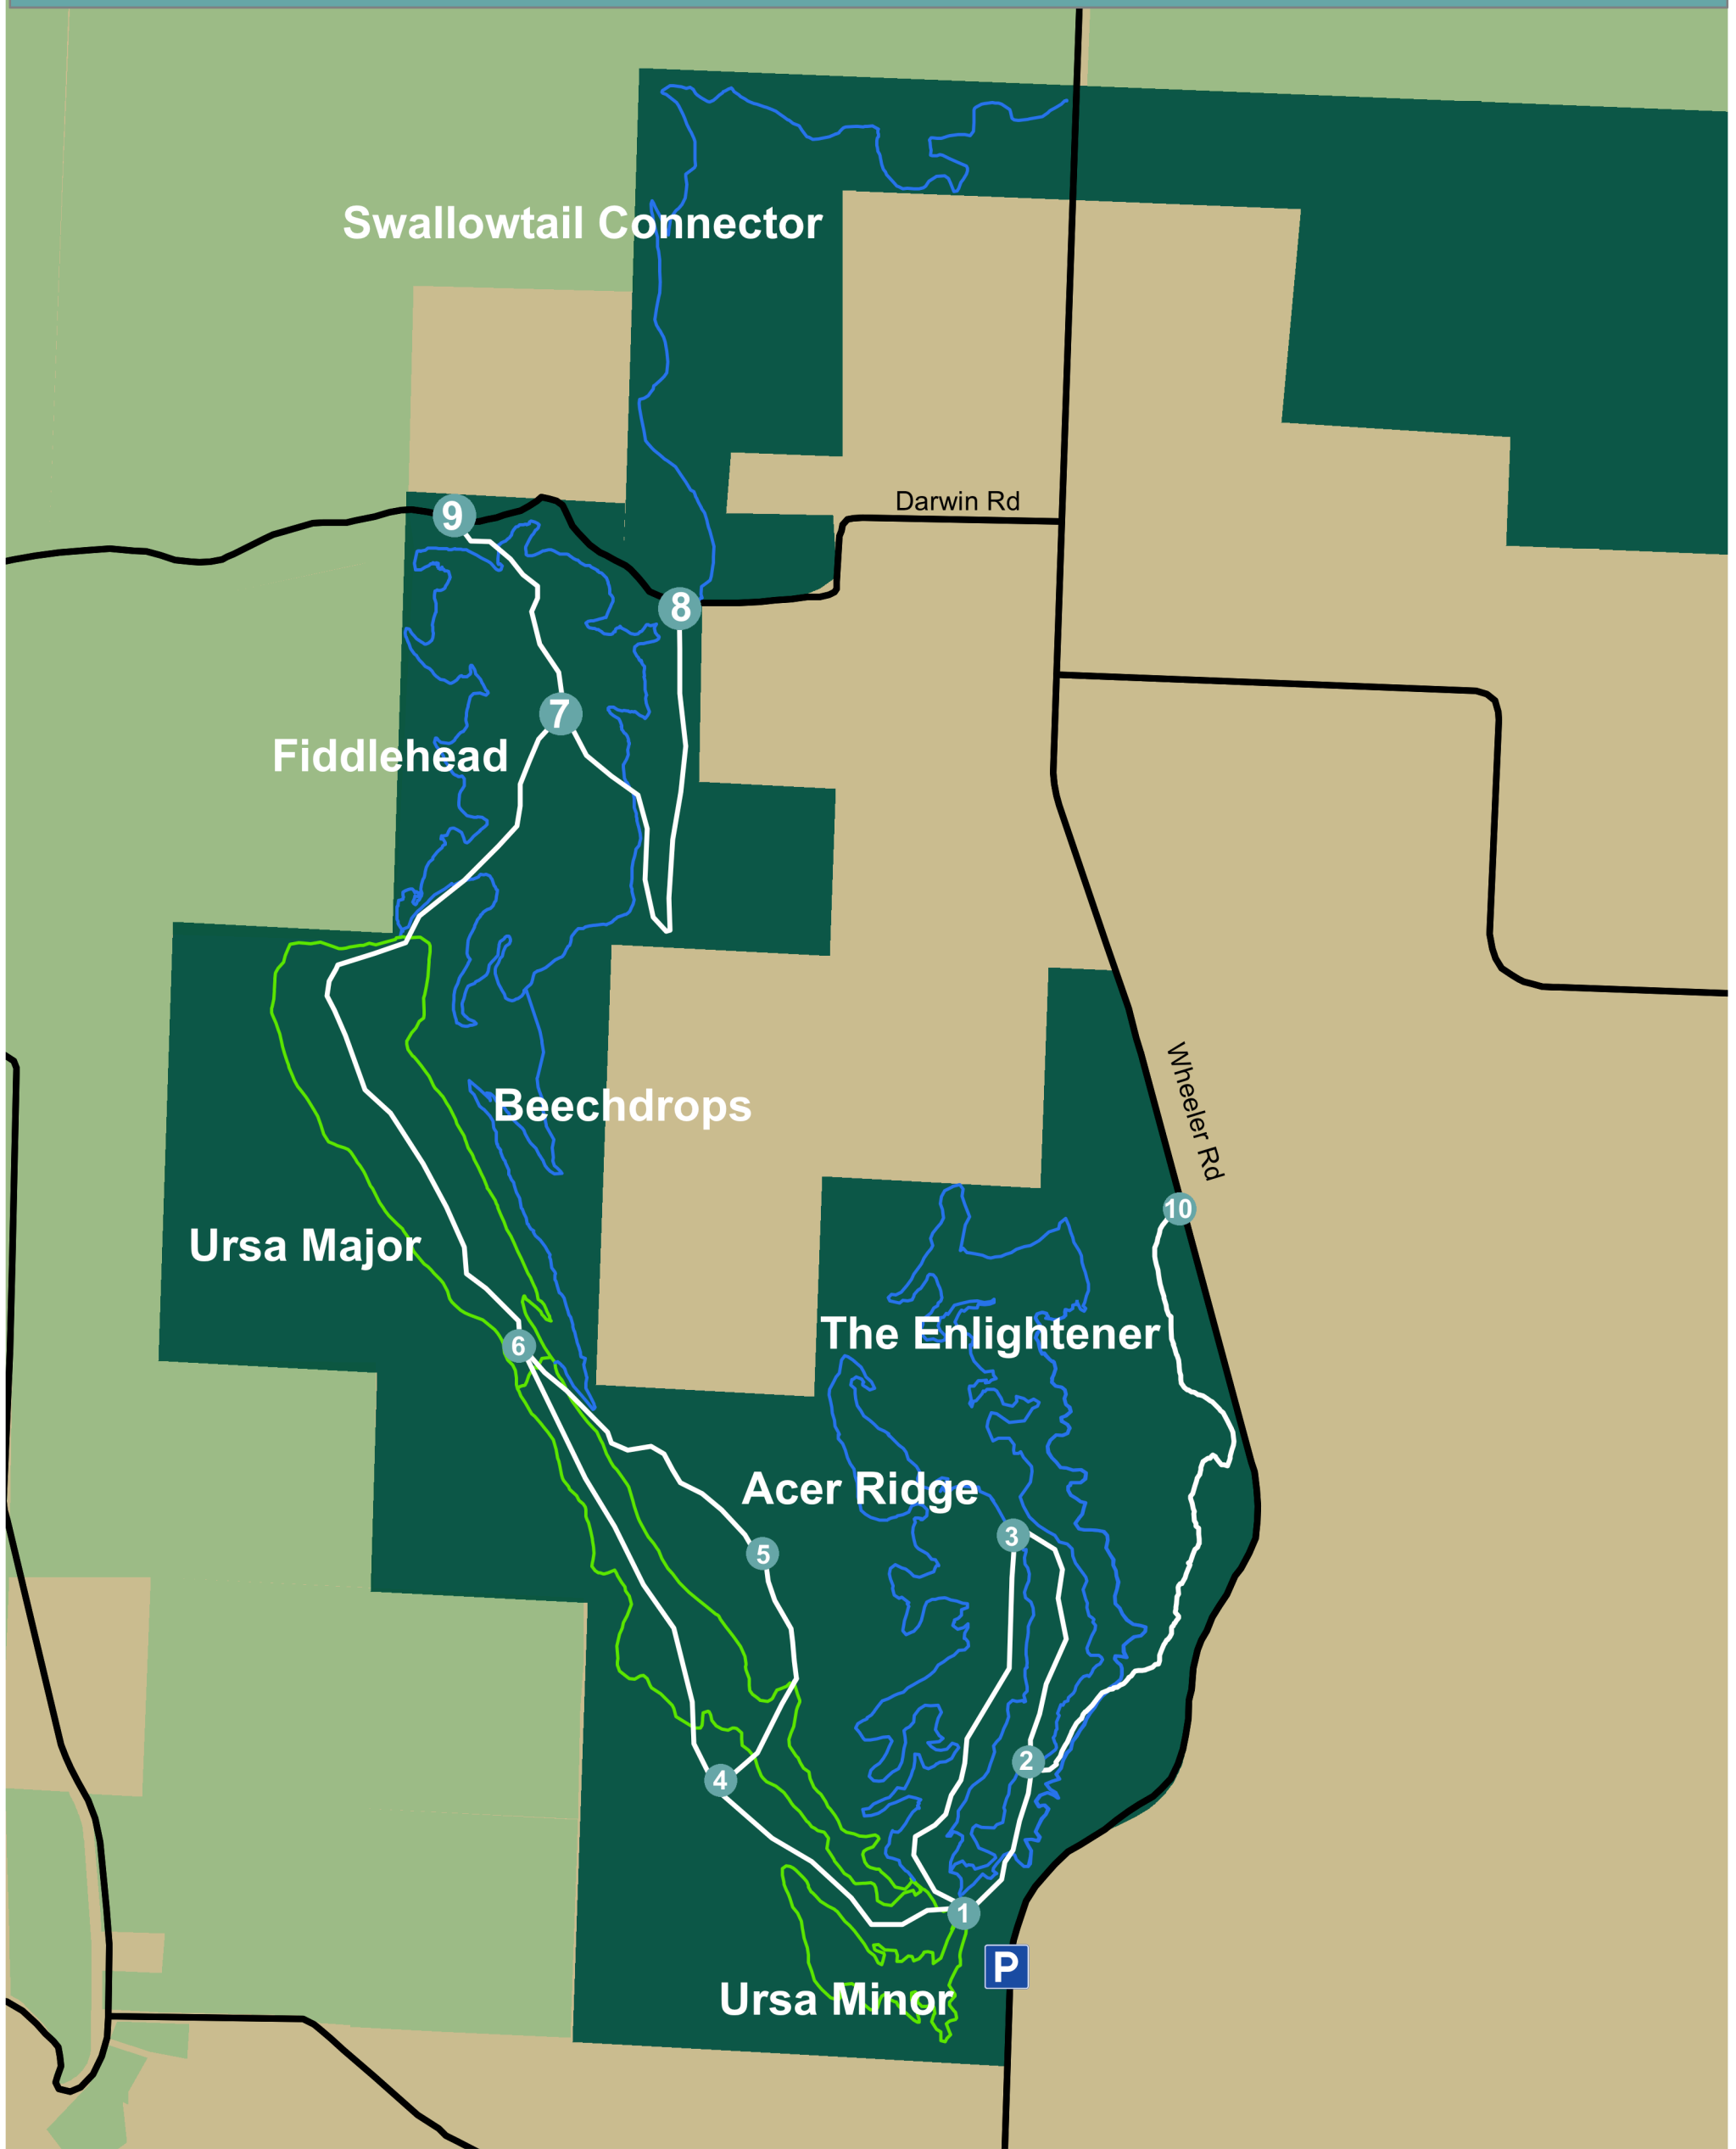

Mountain Bike Trails

- Hike/Ski Trails
- Beginner Mountain Bike Trails
- Intermediate Mountain Bike Trails
- Trailhead & Parking
- Trail Maps
- Roads
- Palmer Woods Forest Reserve

0 0.225 0.45 0.9 Miles