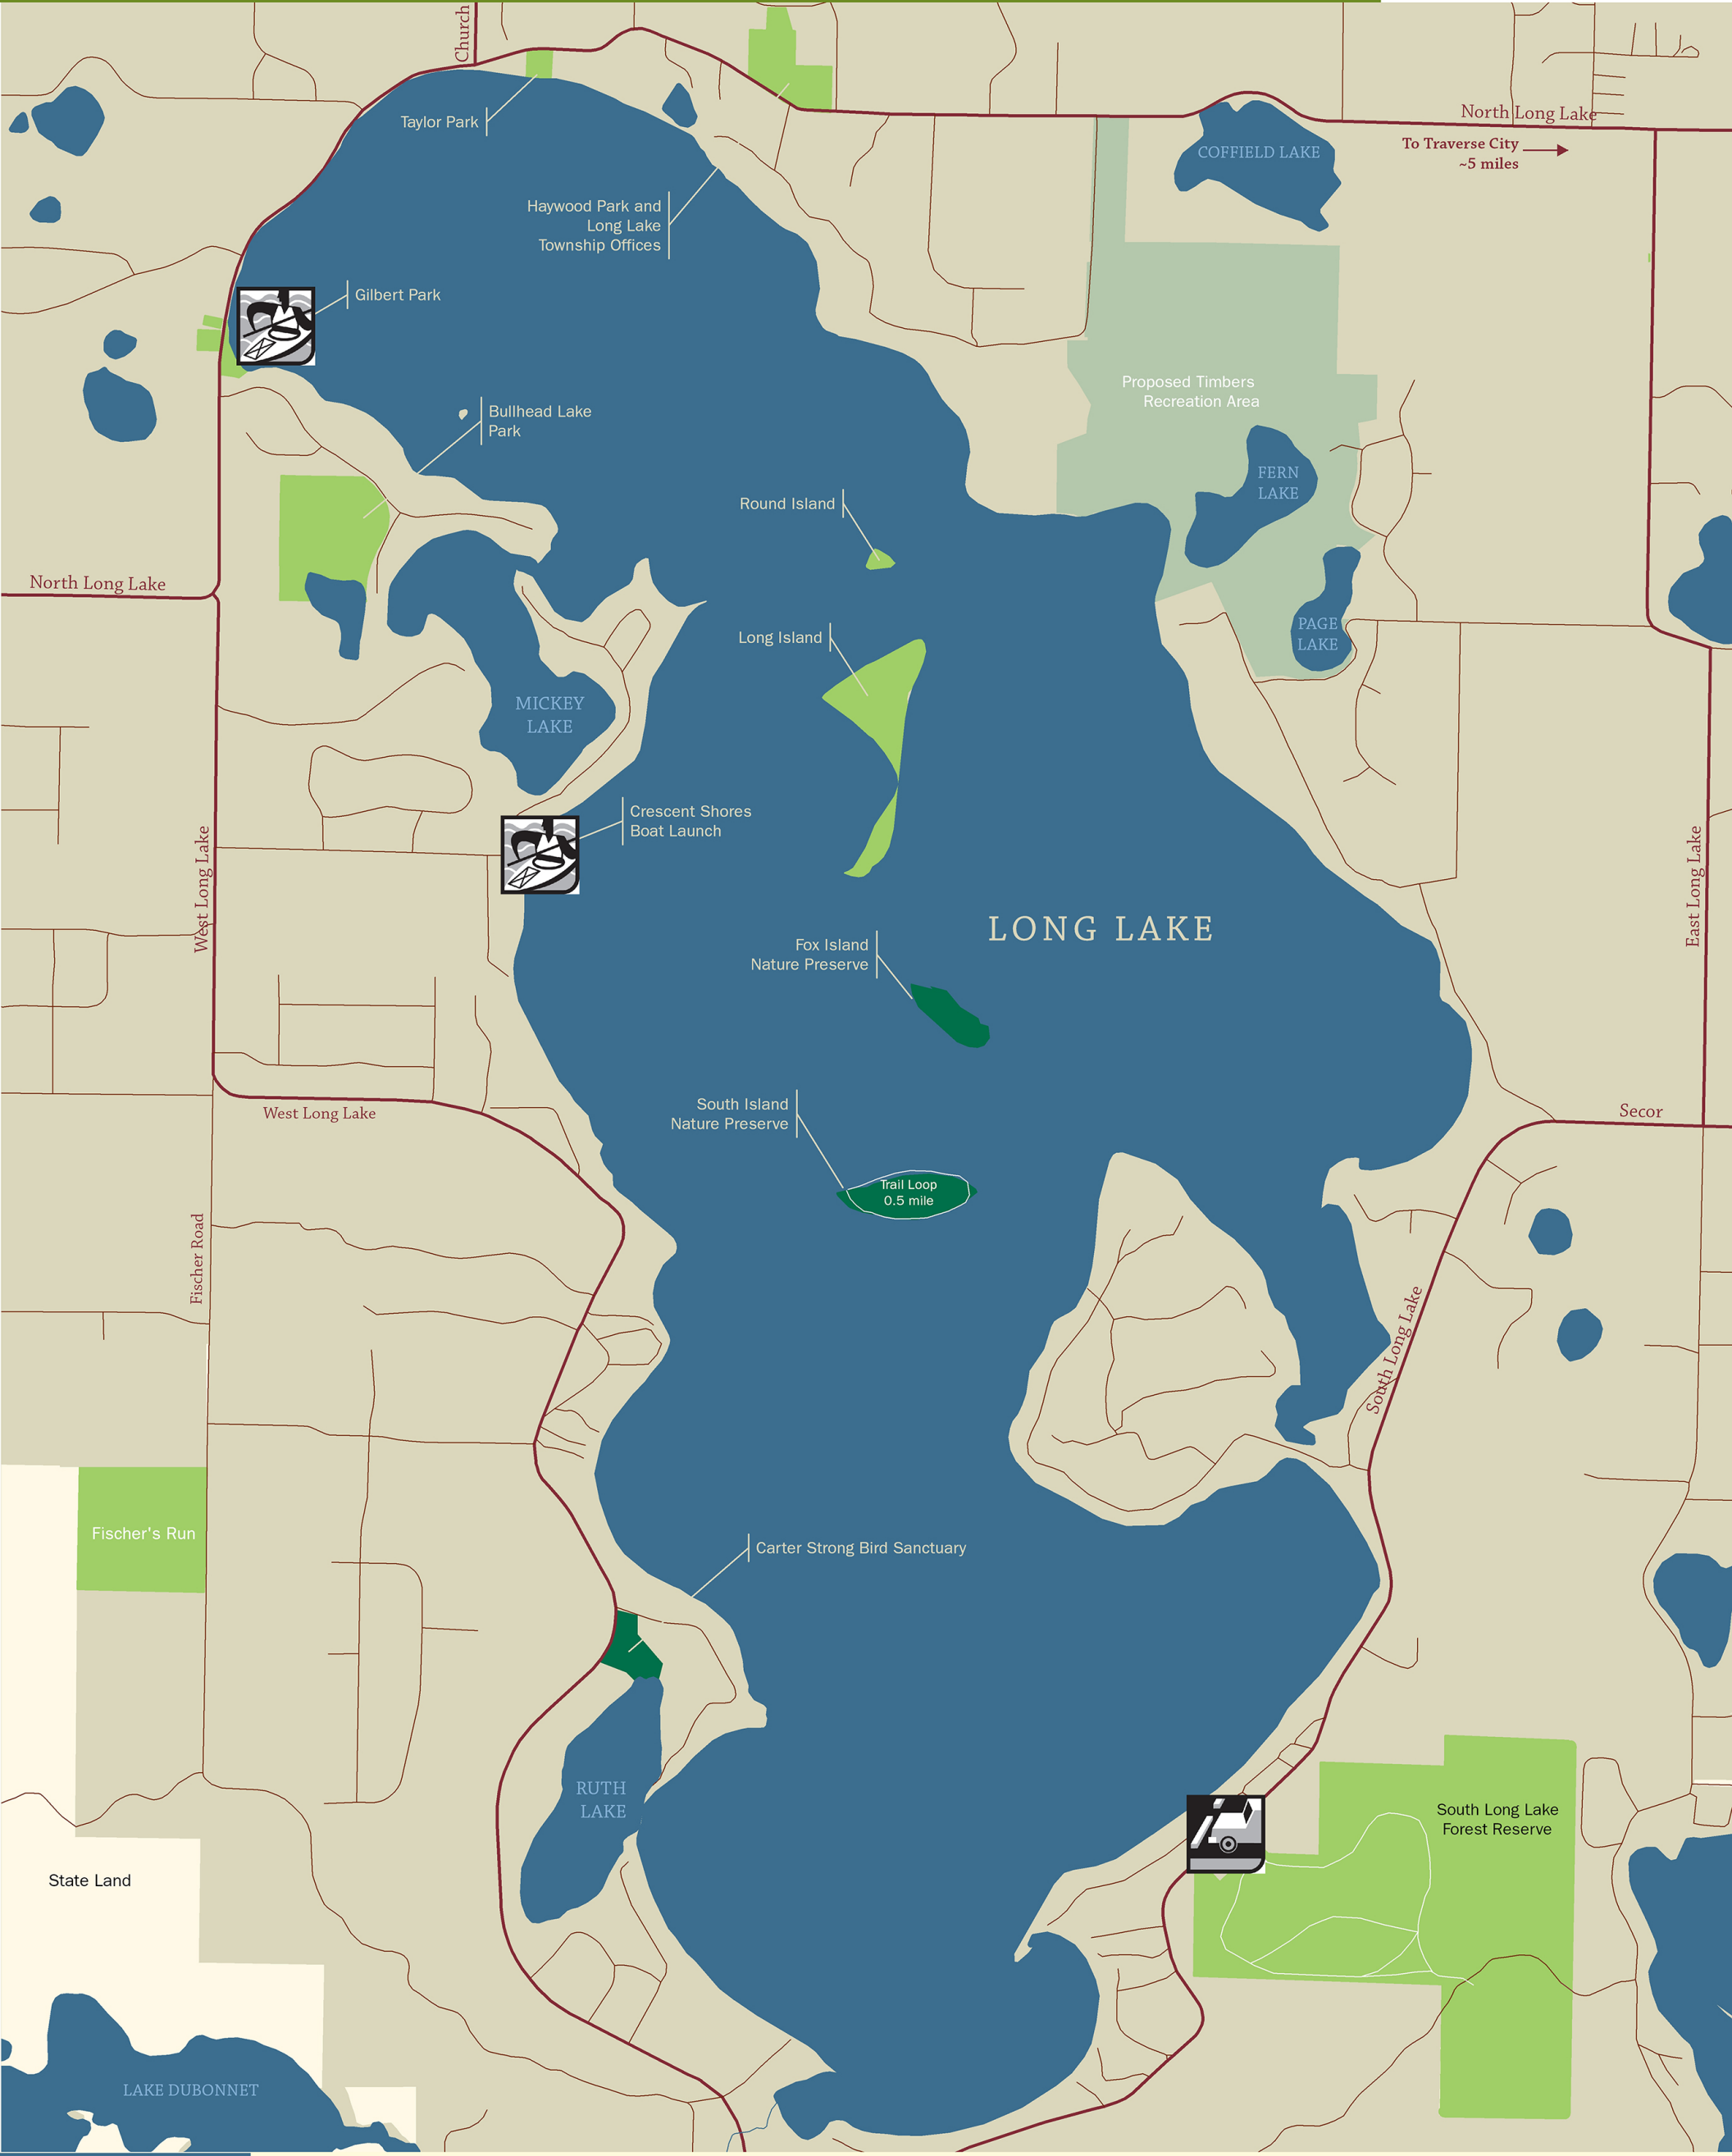

LONG LAKE PRESERVES AND NATURAL AREAS

Protecting significant natural, scenic and farm lands, and advancing land stewardship, now and for future generations

GTRLC.ORG

LEGEND

-  Hiking Trails
-  GTRLC Protected and or Managed Lands
-  Proposed Timbers Recreation Area
-  Boat/Canoe Launch
-  GTRLC Nature Preserves
-  Parking Lot