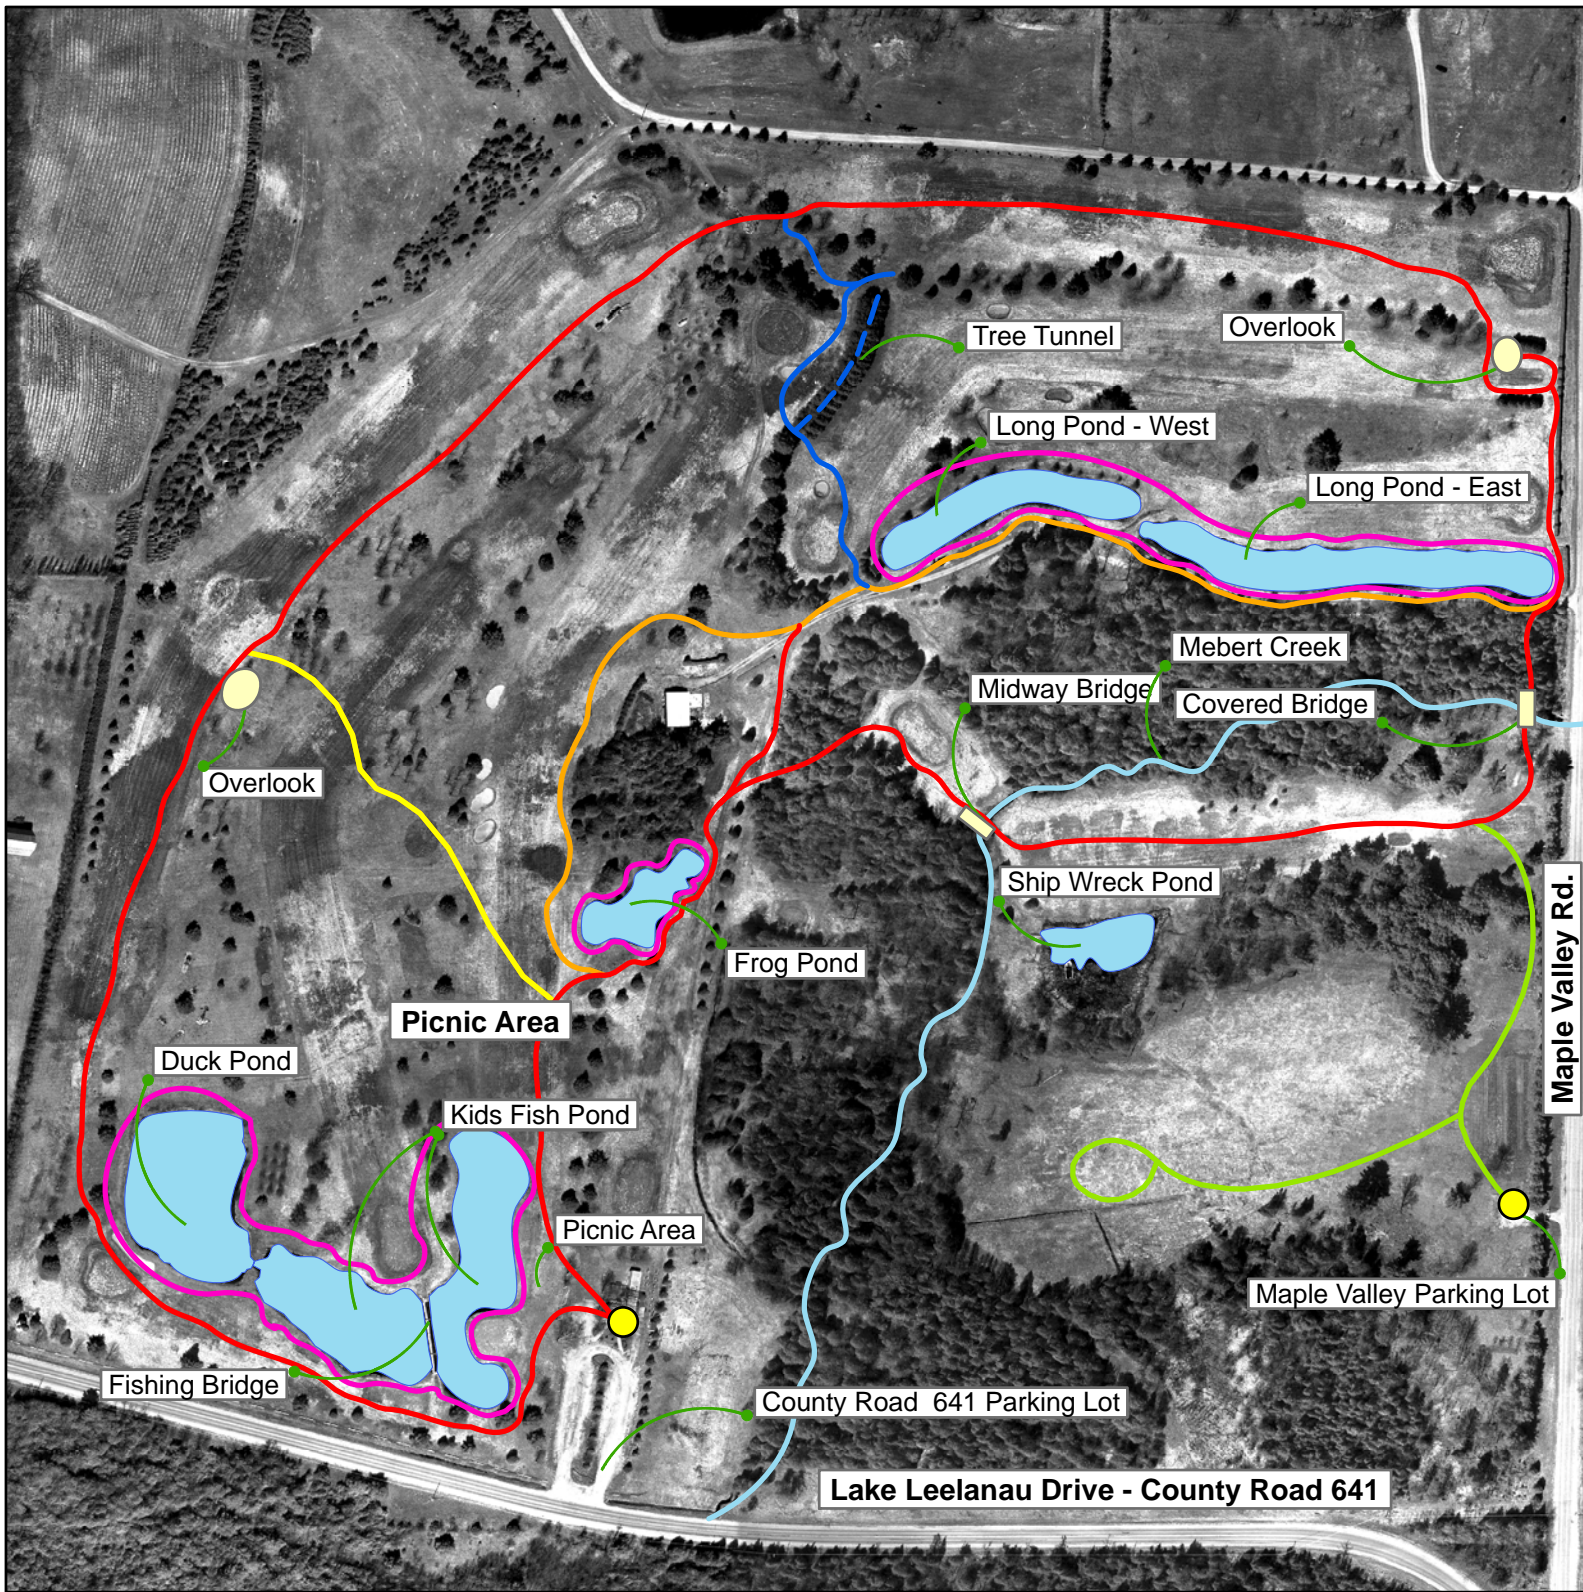

Veronica Valley Park

Leelanau County Parks and Recreation Information & Trail Map

Veronica Valley Park

- Red Trail-1.3 mi (6887 ft)
- Yellow Trail-.15 mi (833 ft)
- Orange Trail-.36 mi (1940 ft)
- Blue Trail-.14 mi (745 ft)
- Green Trail-.22mi (1180 ft)
- Mebert Creek
- Information Kiosk
- Overlook
- Frog Pond; Kids Fish/Duck .40 mi (2157 ft); E&W Long .43mi (2281 ft)

Map for Reference Purposes only.
2006 Orthophotos
Prepared by Leelanau County
Planning & Community Development
October 2010