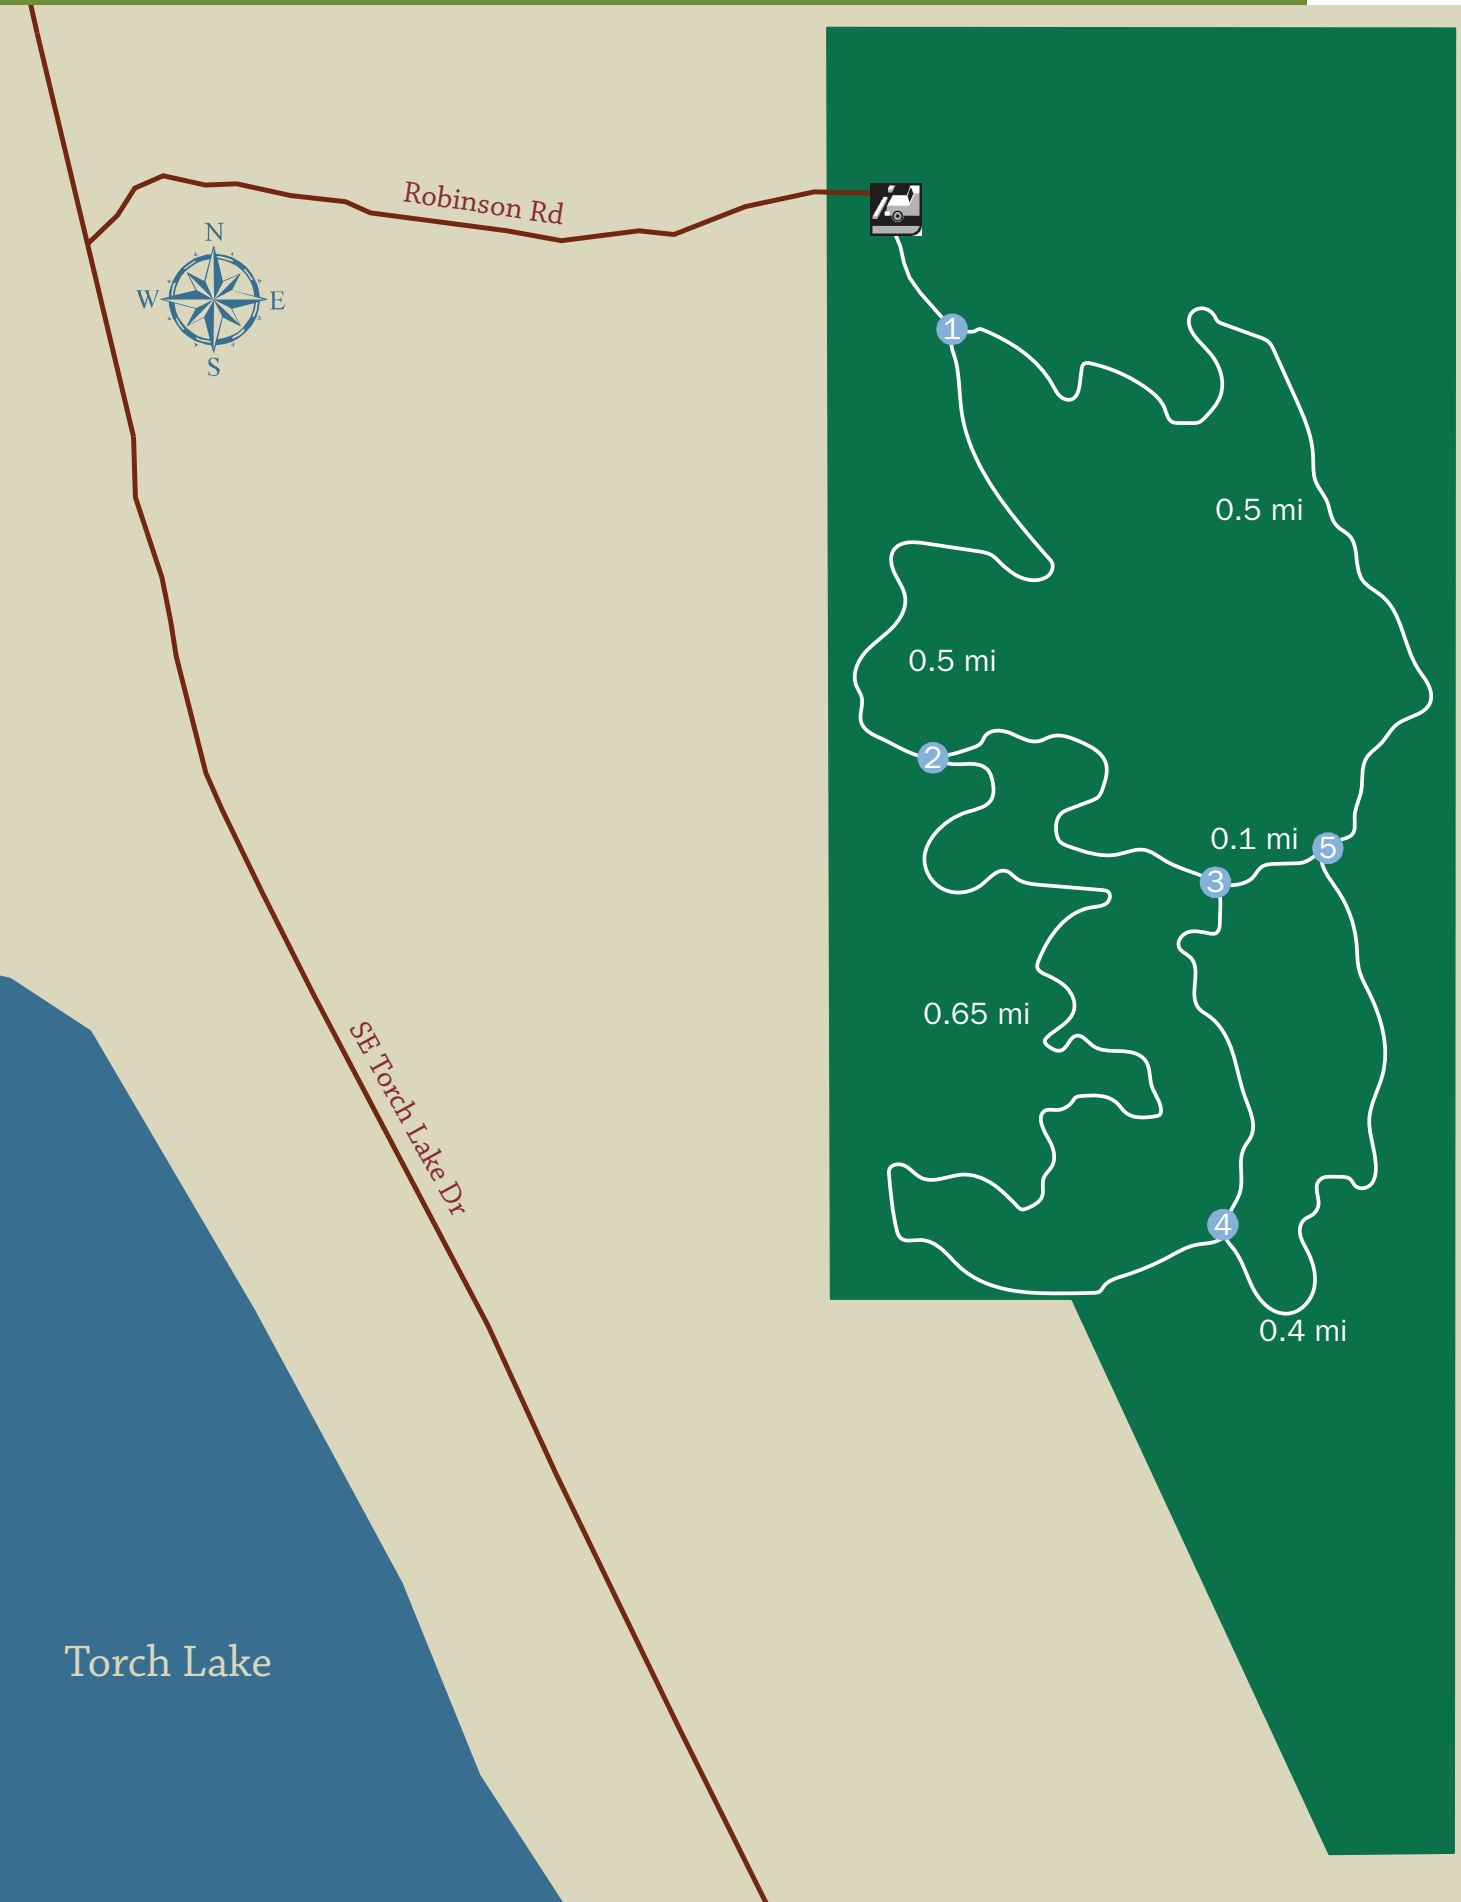

TORCH LAKE NATURE PRESERVE

PROTECTING SIGNIFICANT NATURAL, SCENIC, AND FARM LANDS—AND ADVANCING STEWARDSHIP—NOW AND FOR FUTURE GENERATIONS

GTRLC.ORG

LEGEND

Nature Preserve

Hiking Trails

Intersections/ Trail Maps