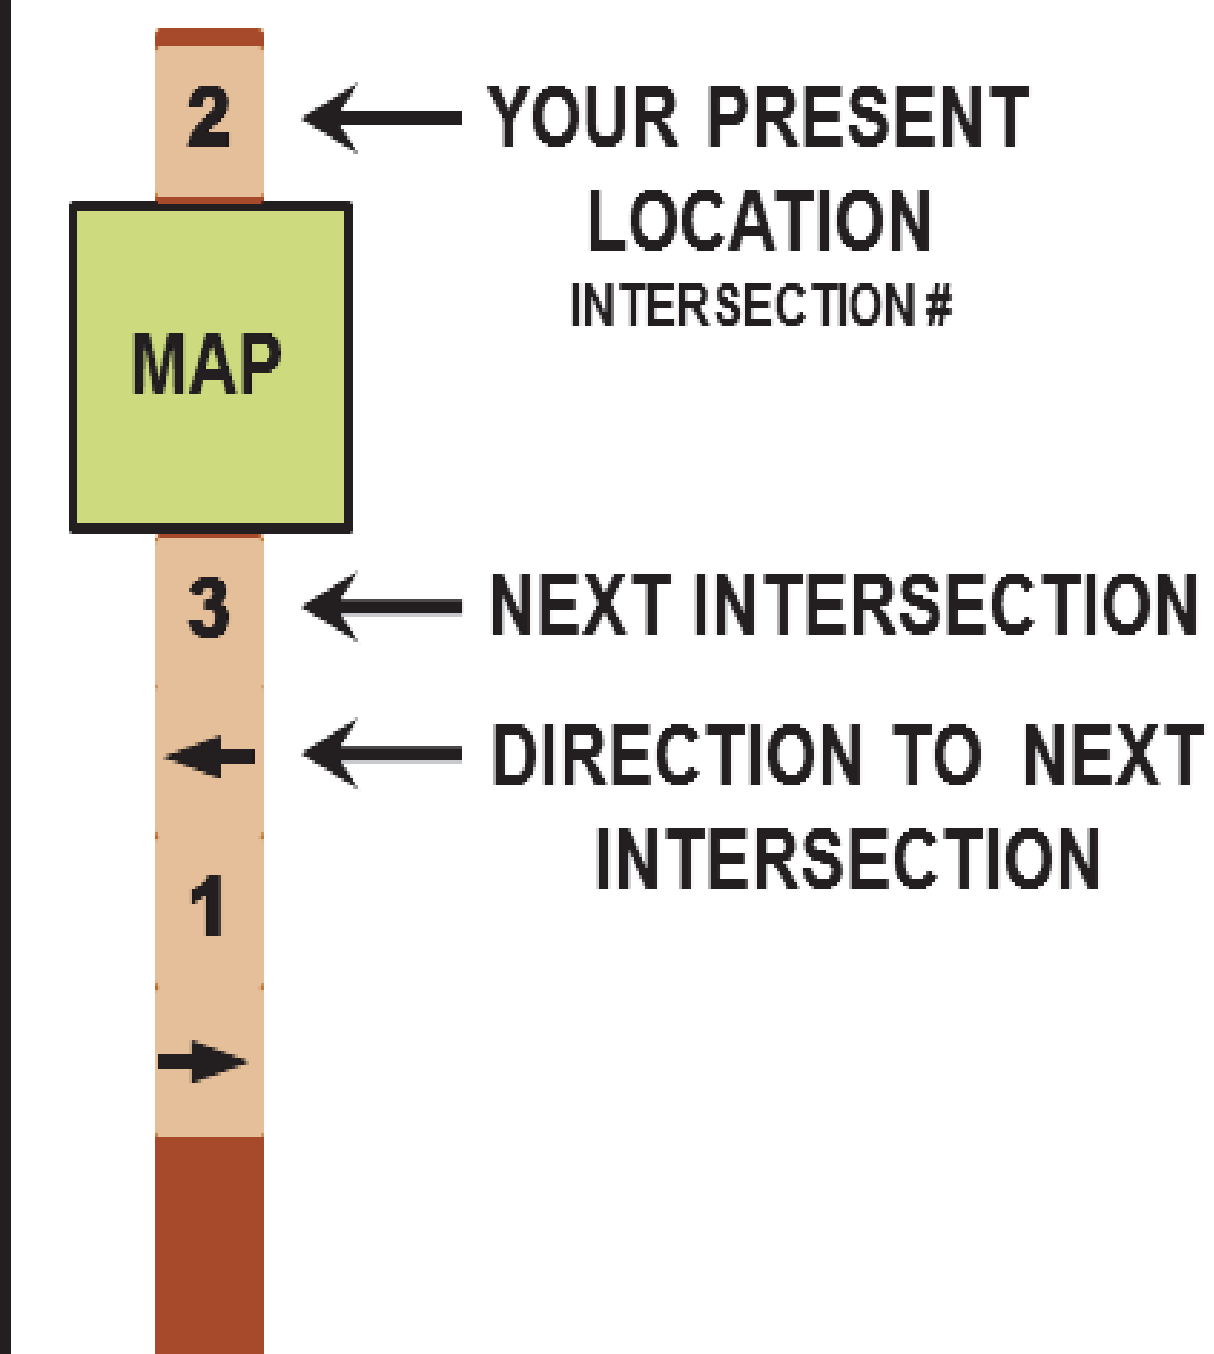

Silver Creek Pathway

10 Mile Rd.

Designated trails are marked with blue triangles:

Explore additional trails at your own risk.

State Rd.

2.4 miles

1.7 miles

TRAIL MARKER KEY

	PATHWAY		PUBLIC LAND
	FOREST ROAD		PRIVATE LAND
	PARKING		CAMPGROUND

Huron-Manistee National Forest

9 Mile Rd.