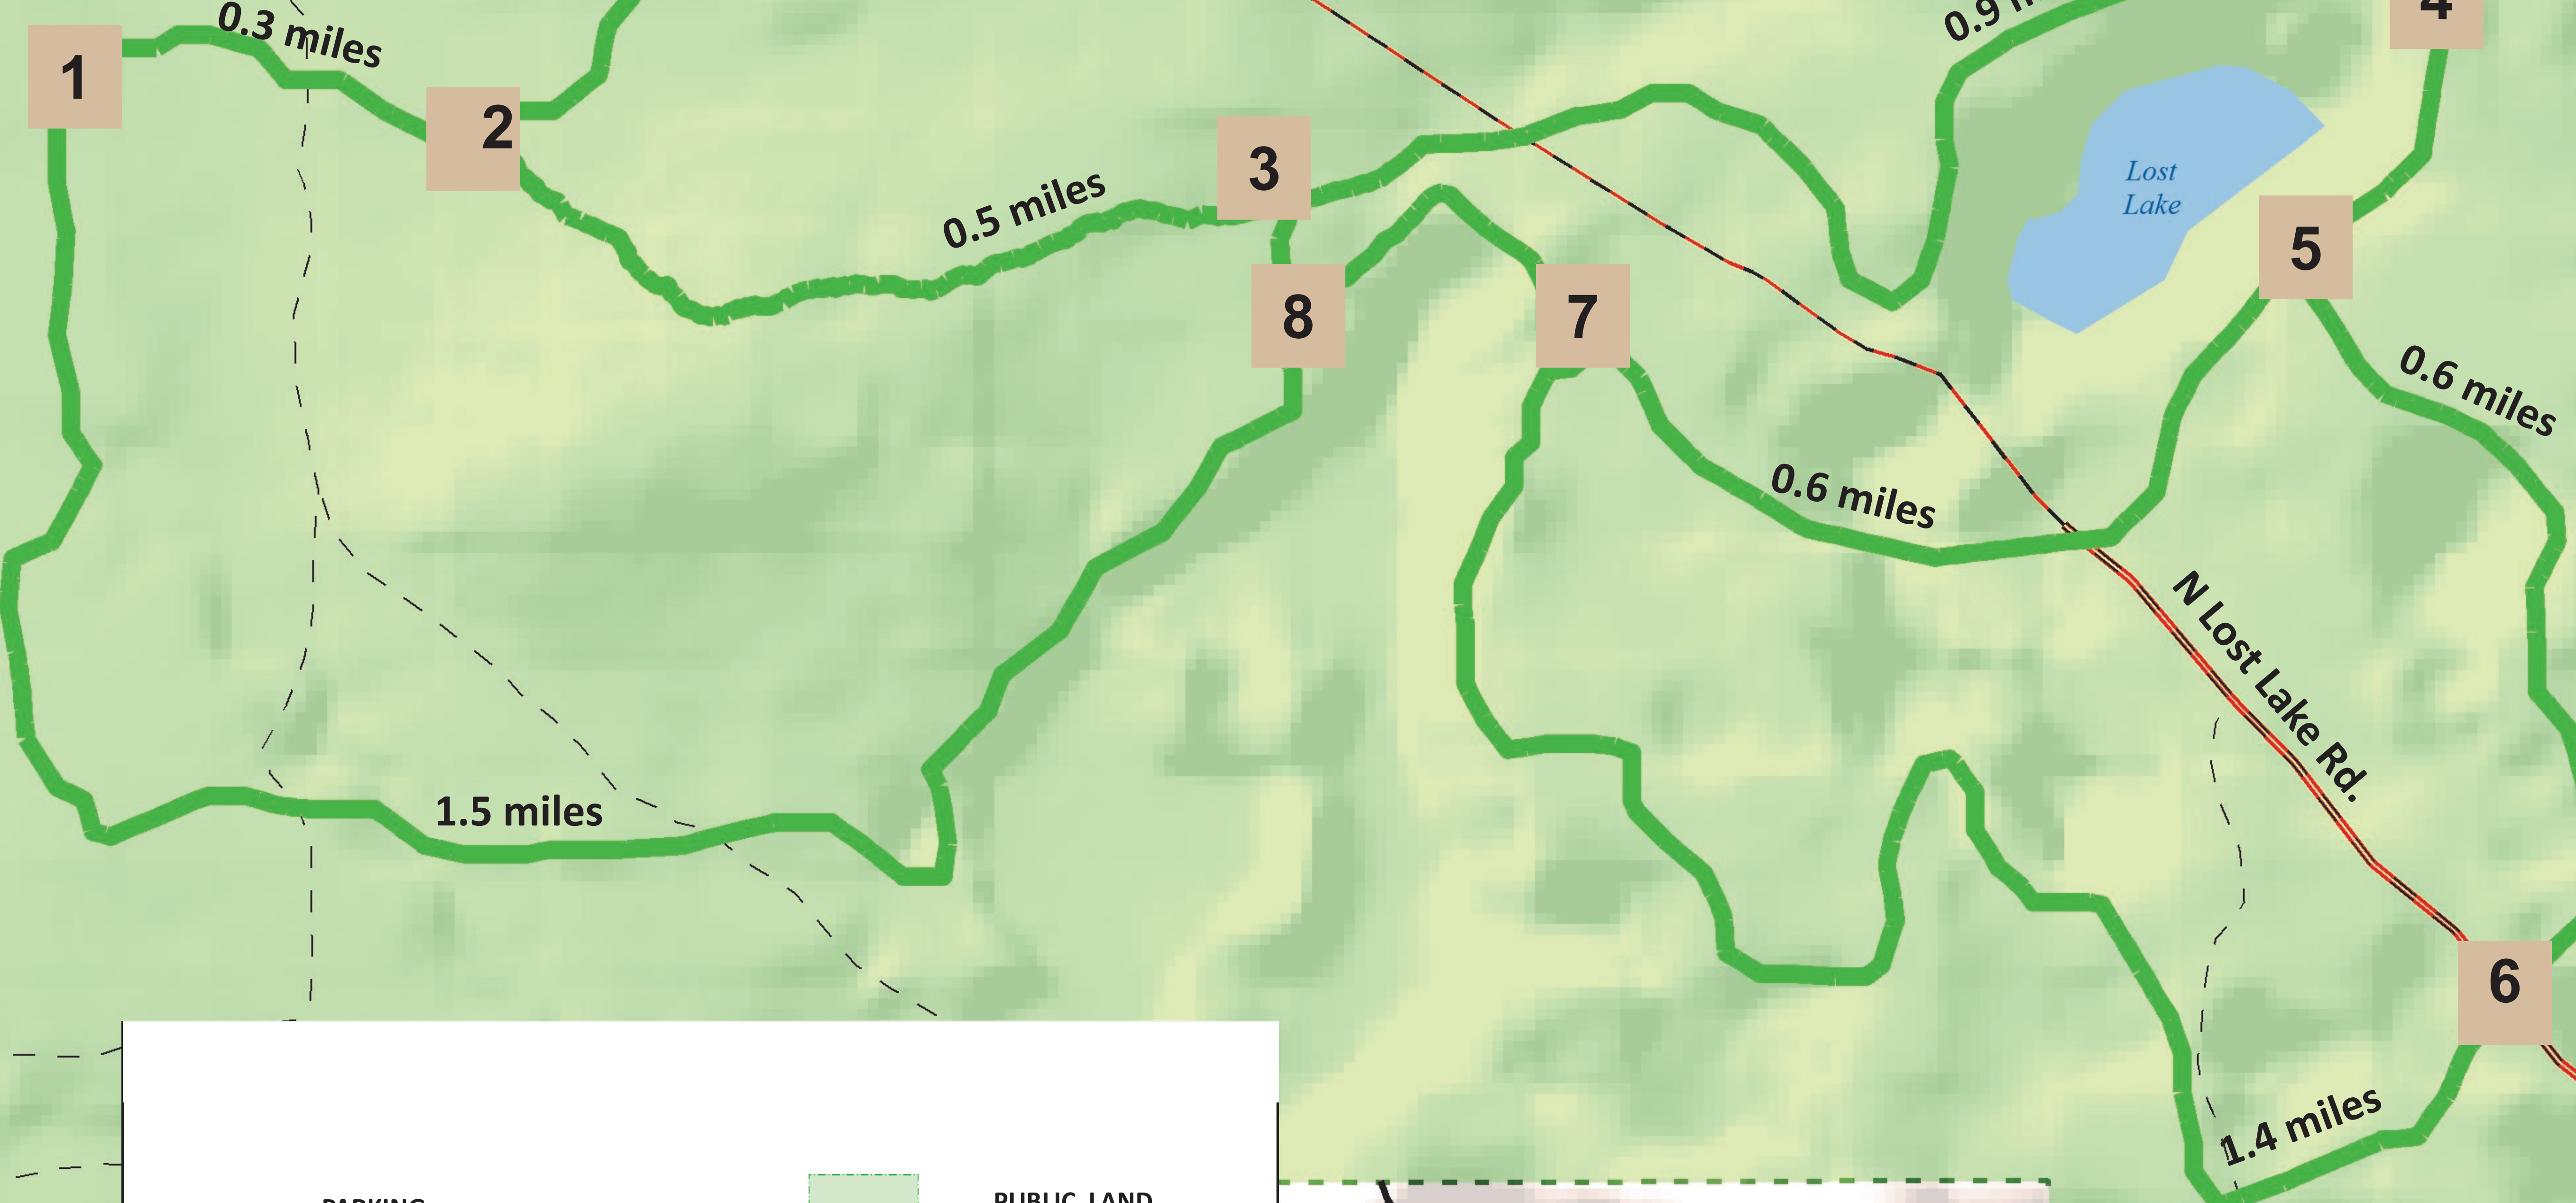

Pine Valley Pathway

Designated trails are marked with blue triangles:

Explore additional trails at your own risk.

TRAIL MARKER KEY

P

PARKING	PUBLIC LAND
PATHWAY	PRIVATE LAND
FOREST ROAD	