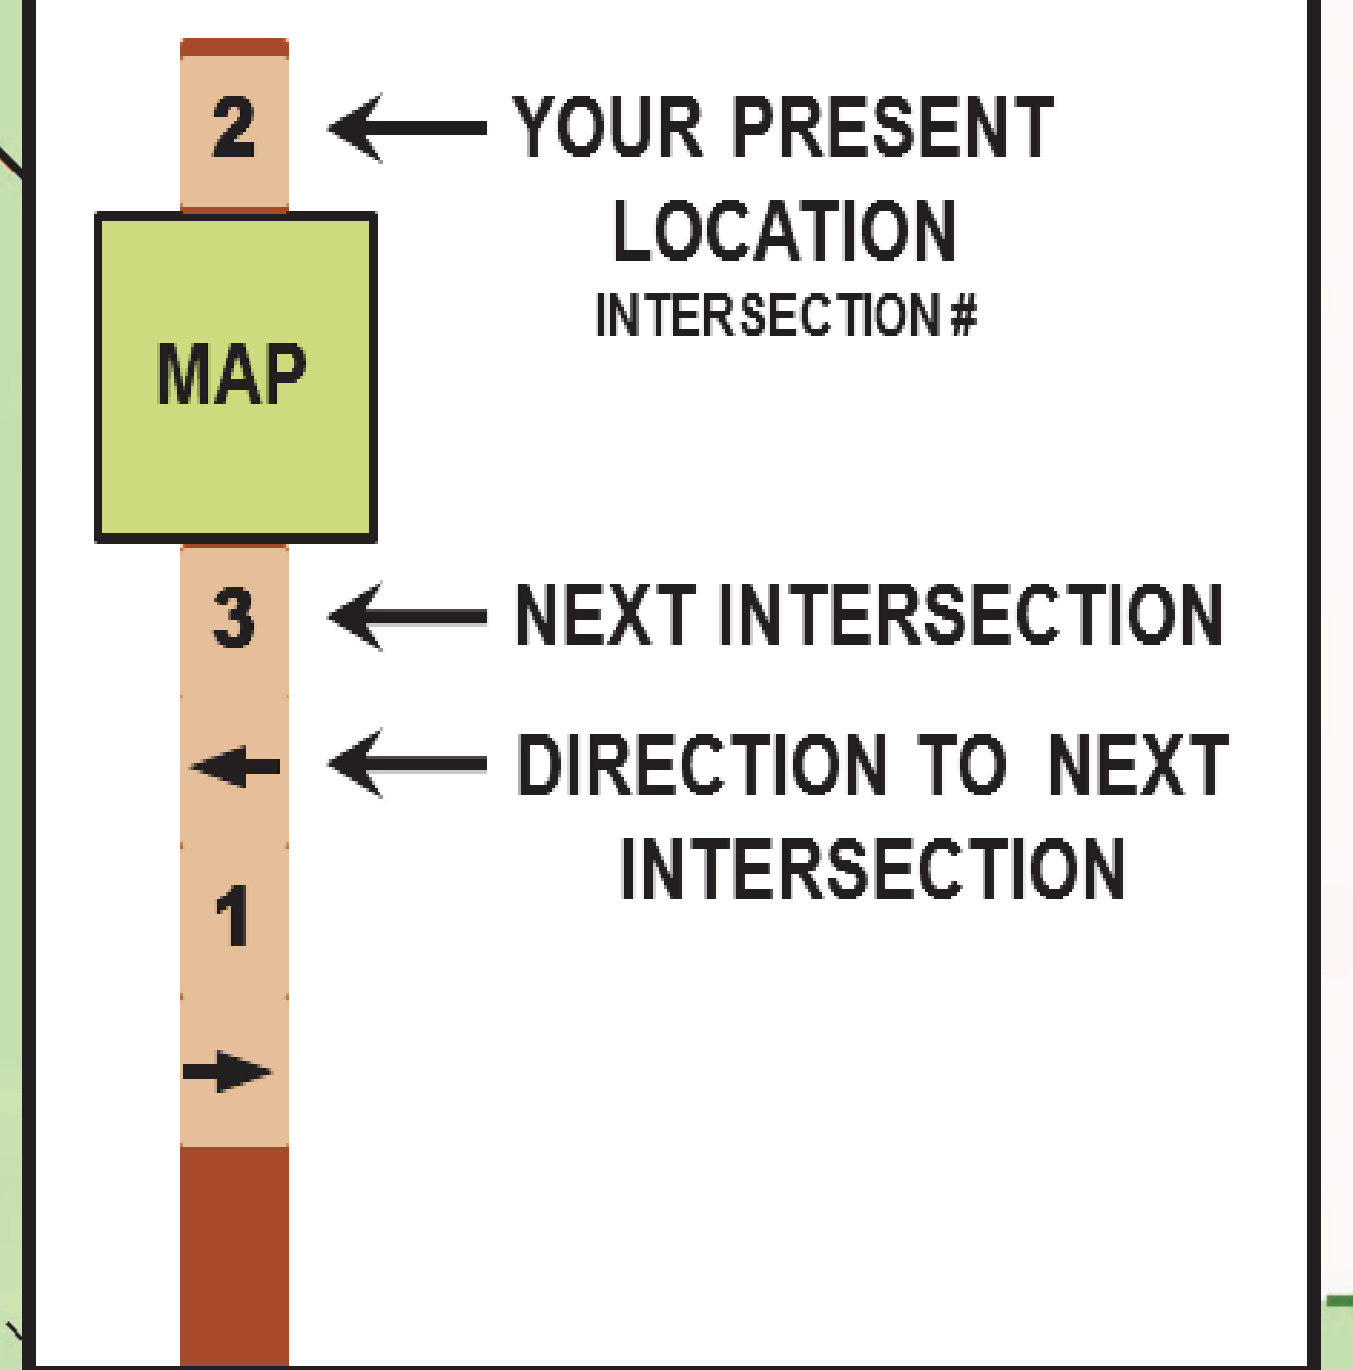

Pine Valley Pathway

Designated trails are marked with blue triangles:

Explore additional trails at your own risk.

TRAIL MARKER KEY

P

PARKING	PUBLIC LAND
PATHWAY	PRIVATE LAND
FOREST ROAD	