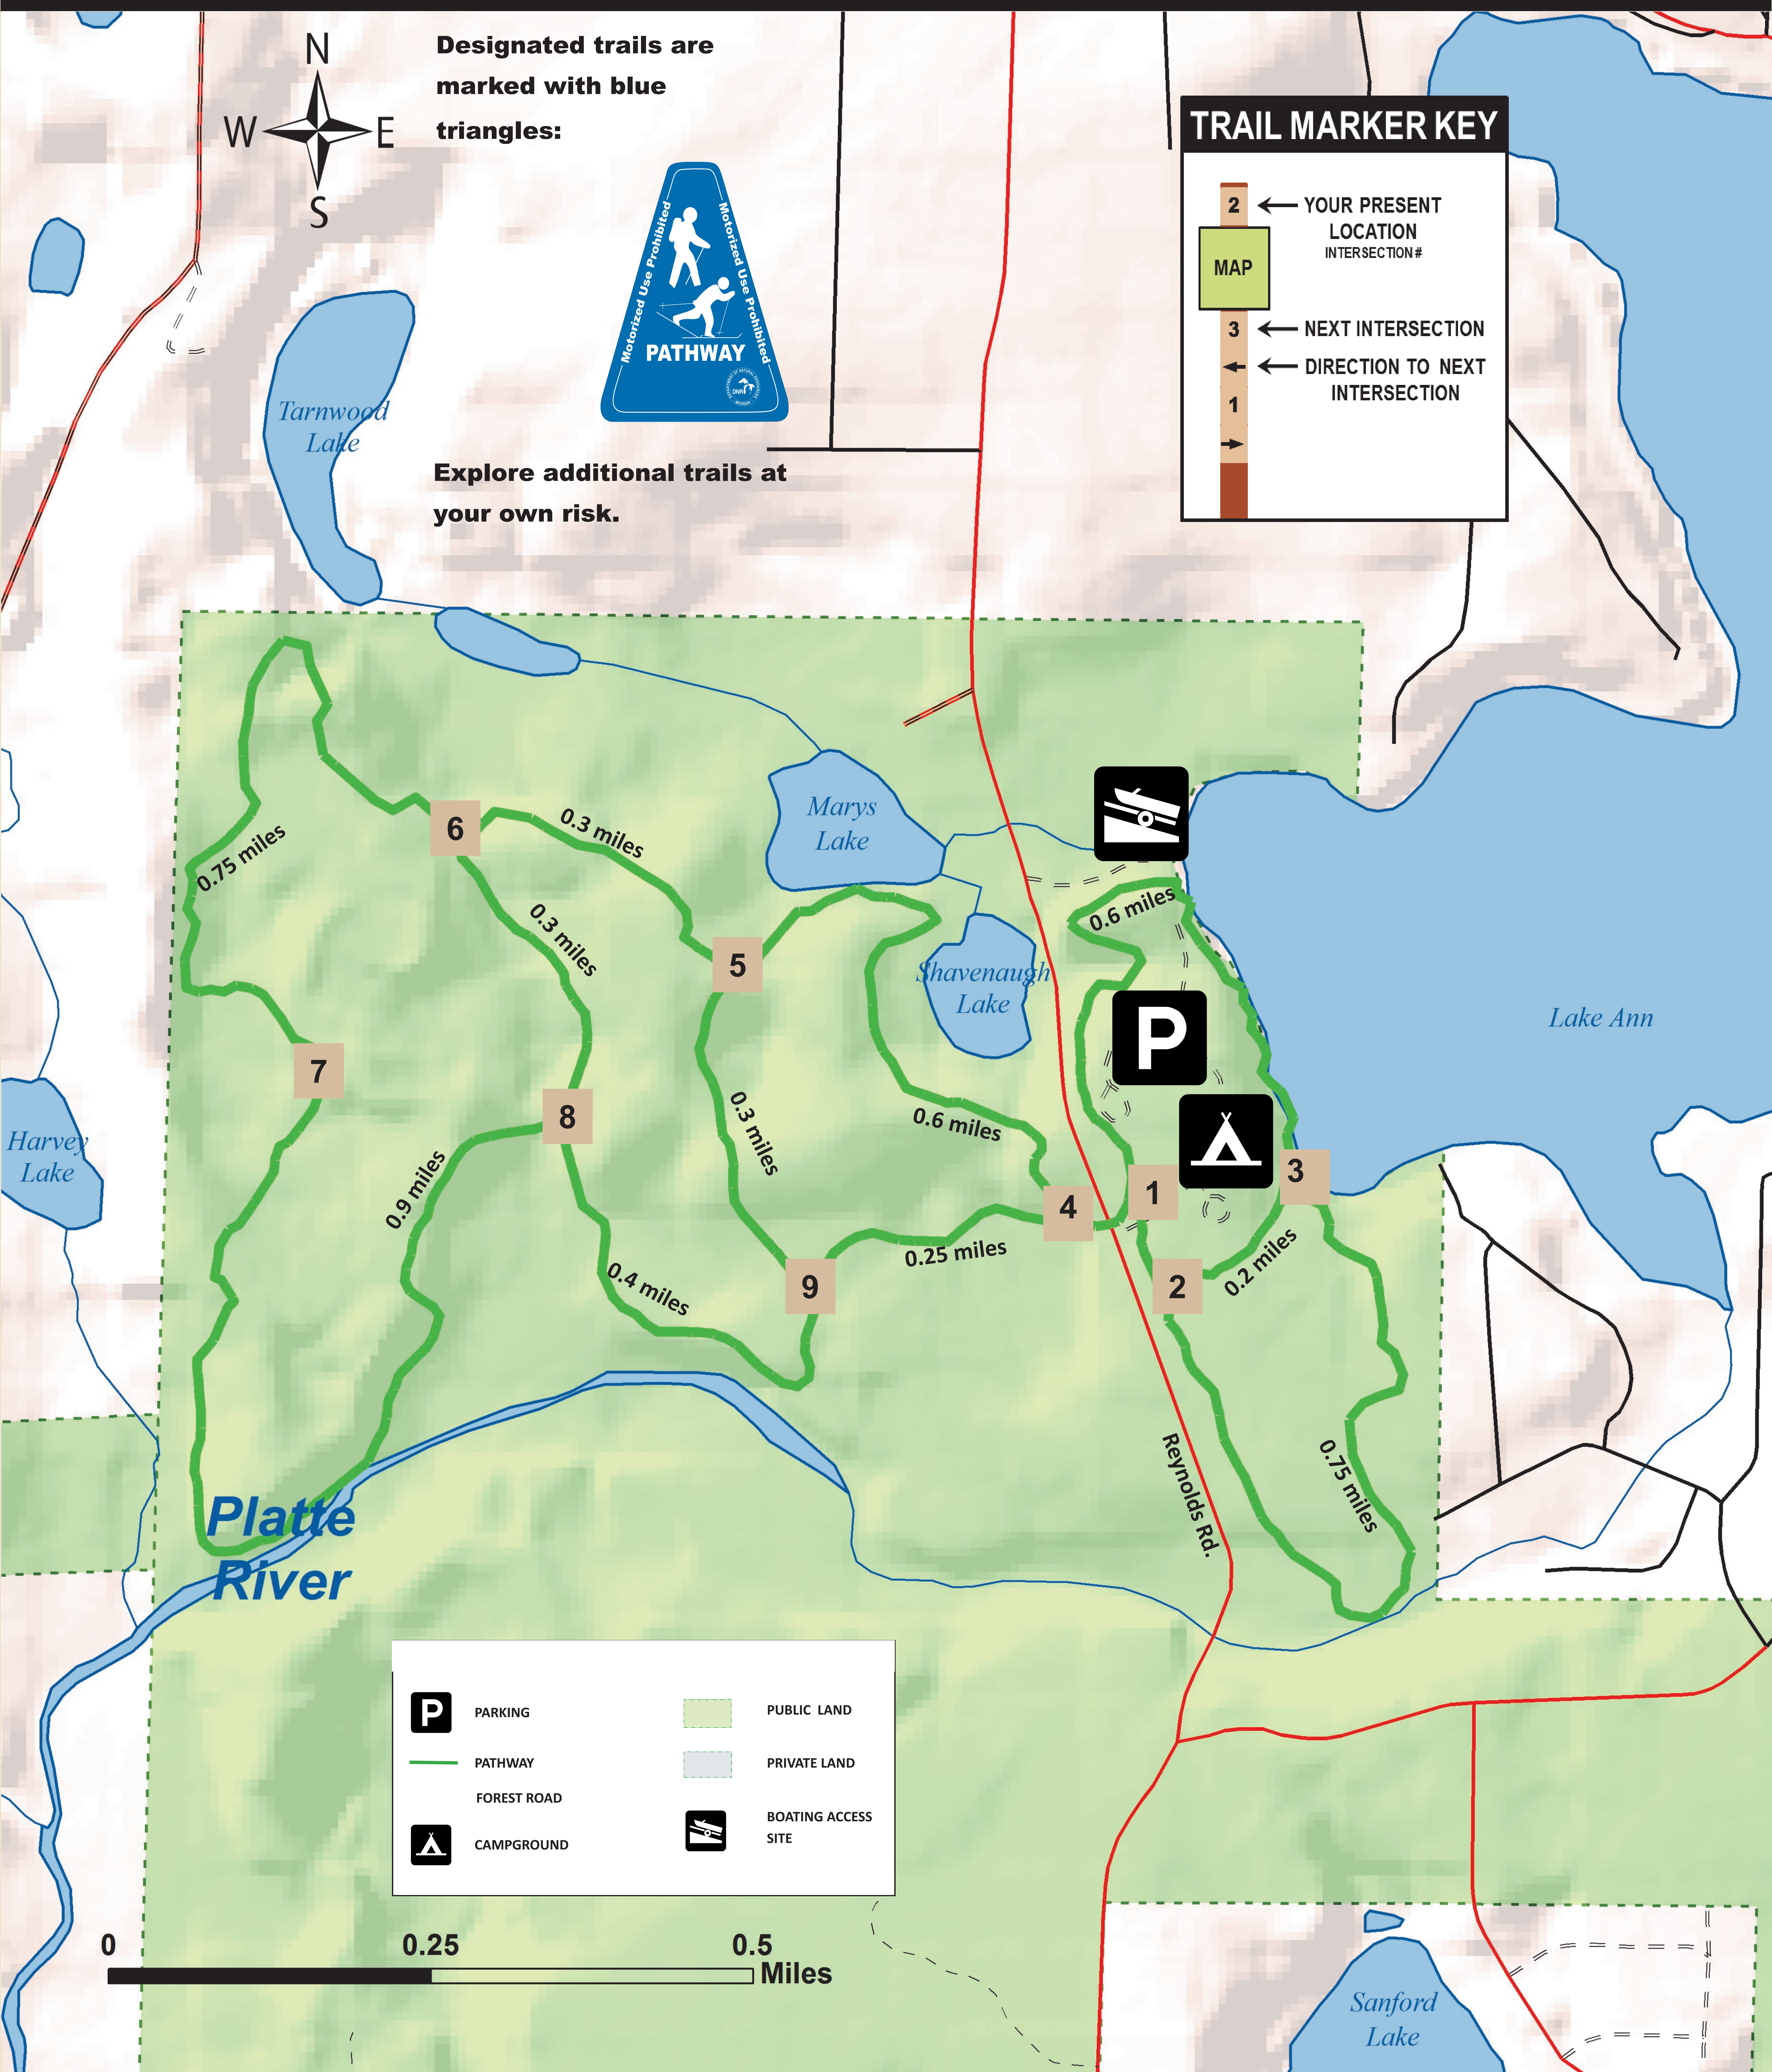

Lake Ann Pathway

Designated trails are marked with blue triangles:

Explore additional trails at your own risk.

TRAIL MARKER KEY

	PARKING		PUBLIC LAND
	PATHWAY		PRIVATE LAND
	FOREST ROAD		BOATING ACCESS SITE
	CAMPGROUND		