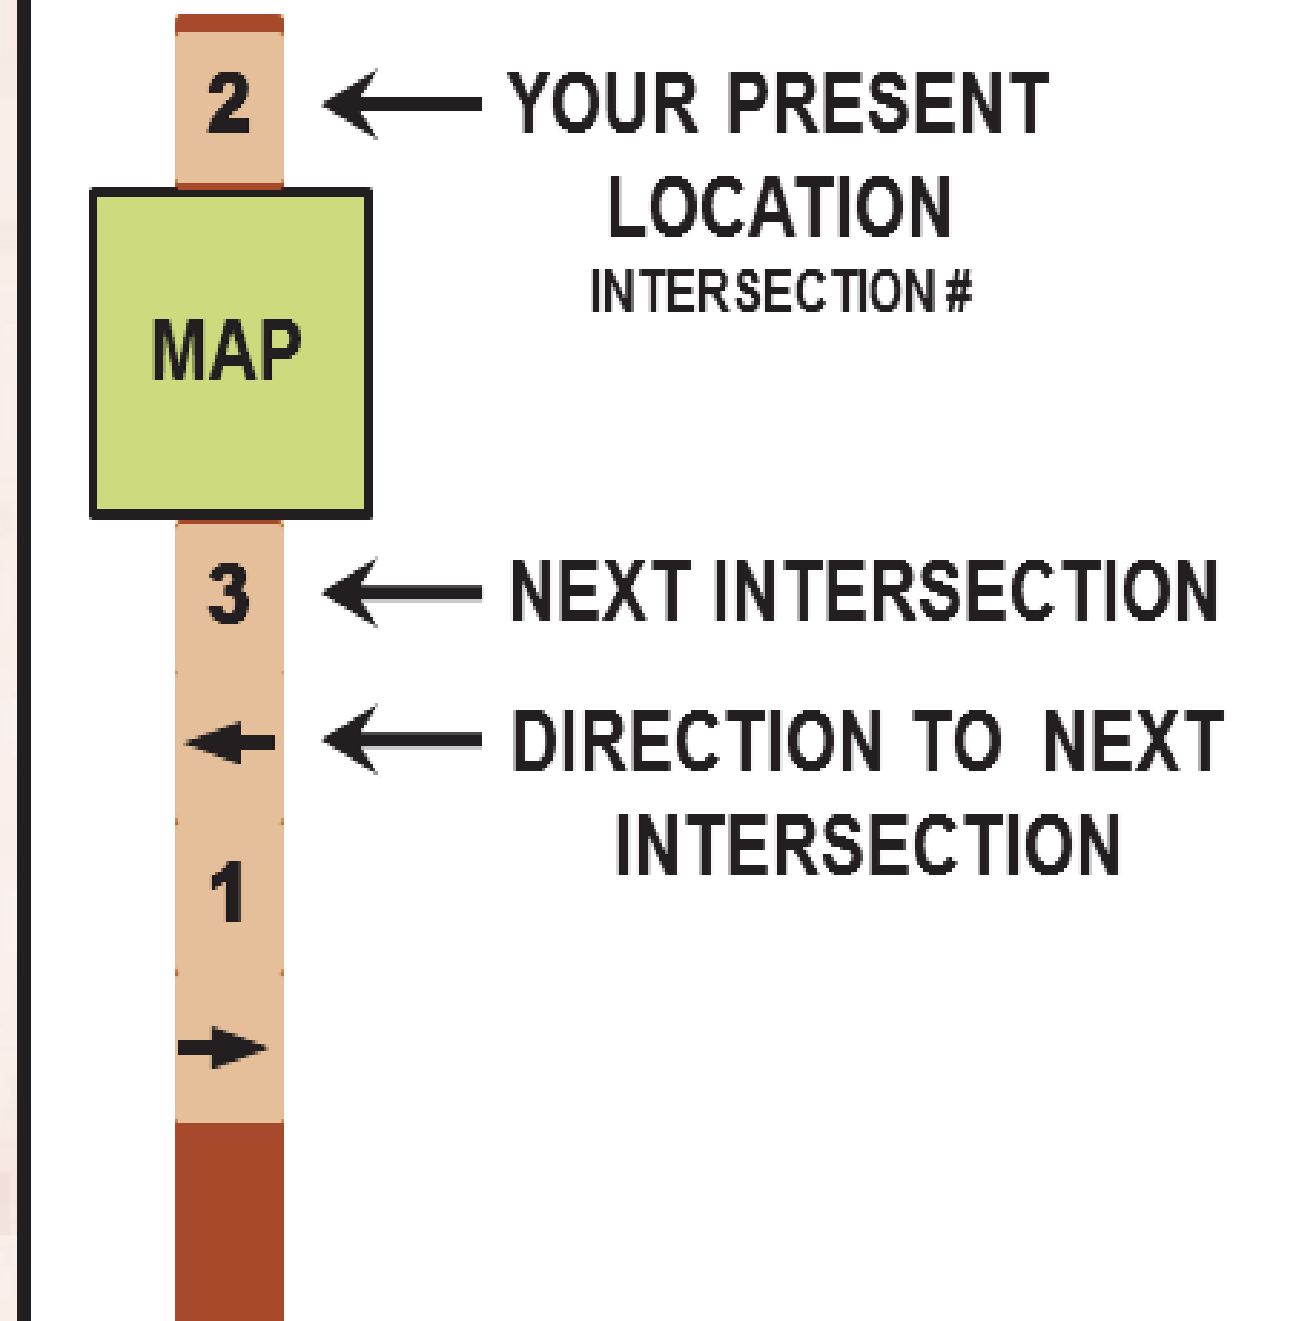

Lake Ann Pathway

Designated trails are marked with blue triangles:

Explore additional trails at your own risk.

TRAIL MARKER KEY

	PARKING		PUBLIC LAND
	PATHWAY		PRIVATE LAND
	FOREST ROAD		BOATING ACCESS SITE
	CAMPGROUND		