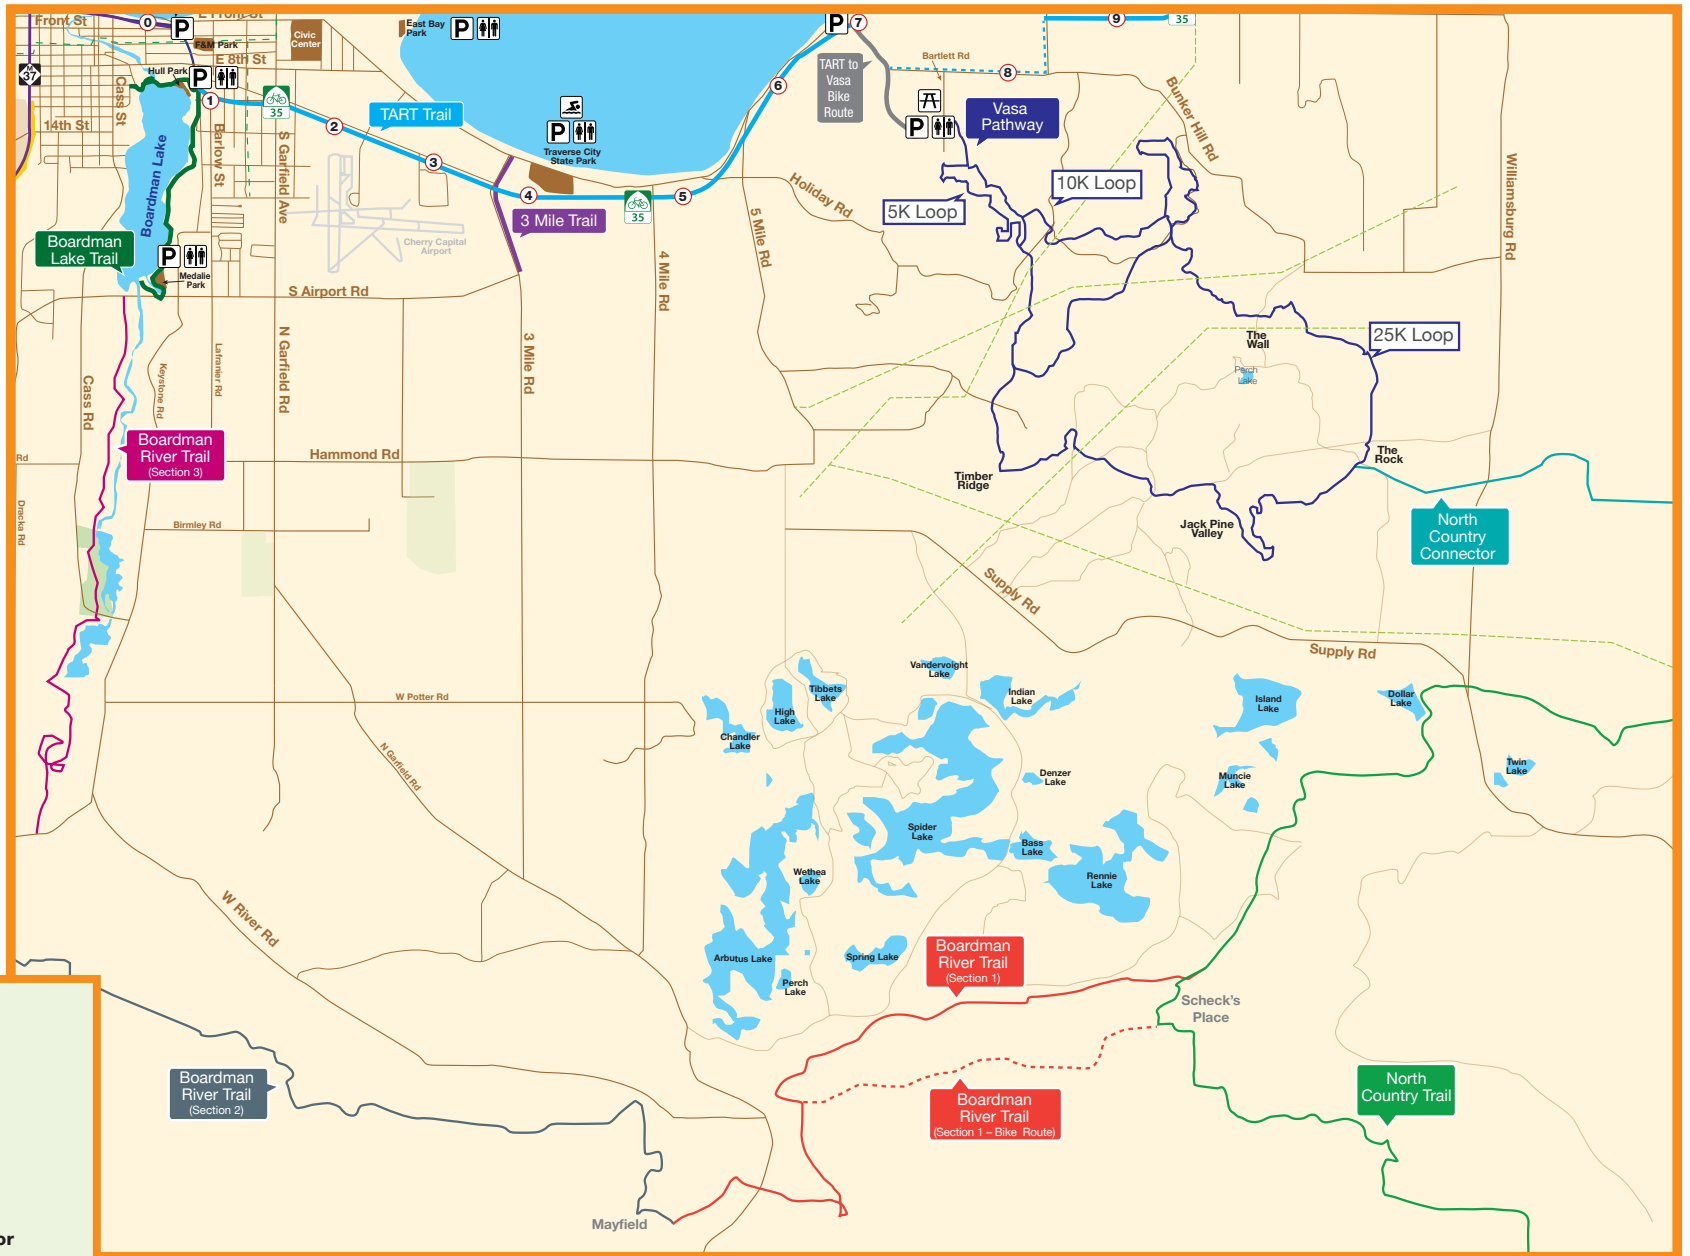

# Boardman River Trail

## LEGEND

- Section 1
- - - Section 1 Bike Route
- Section 2 (proposed)
- Section 3 (proposed)
- North Country Trail
- North Country Connector
- Vasa Pathway