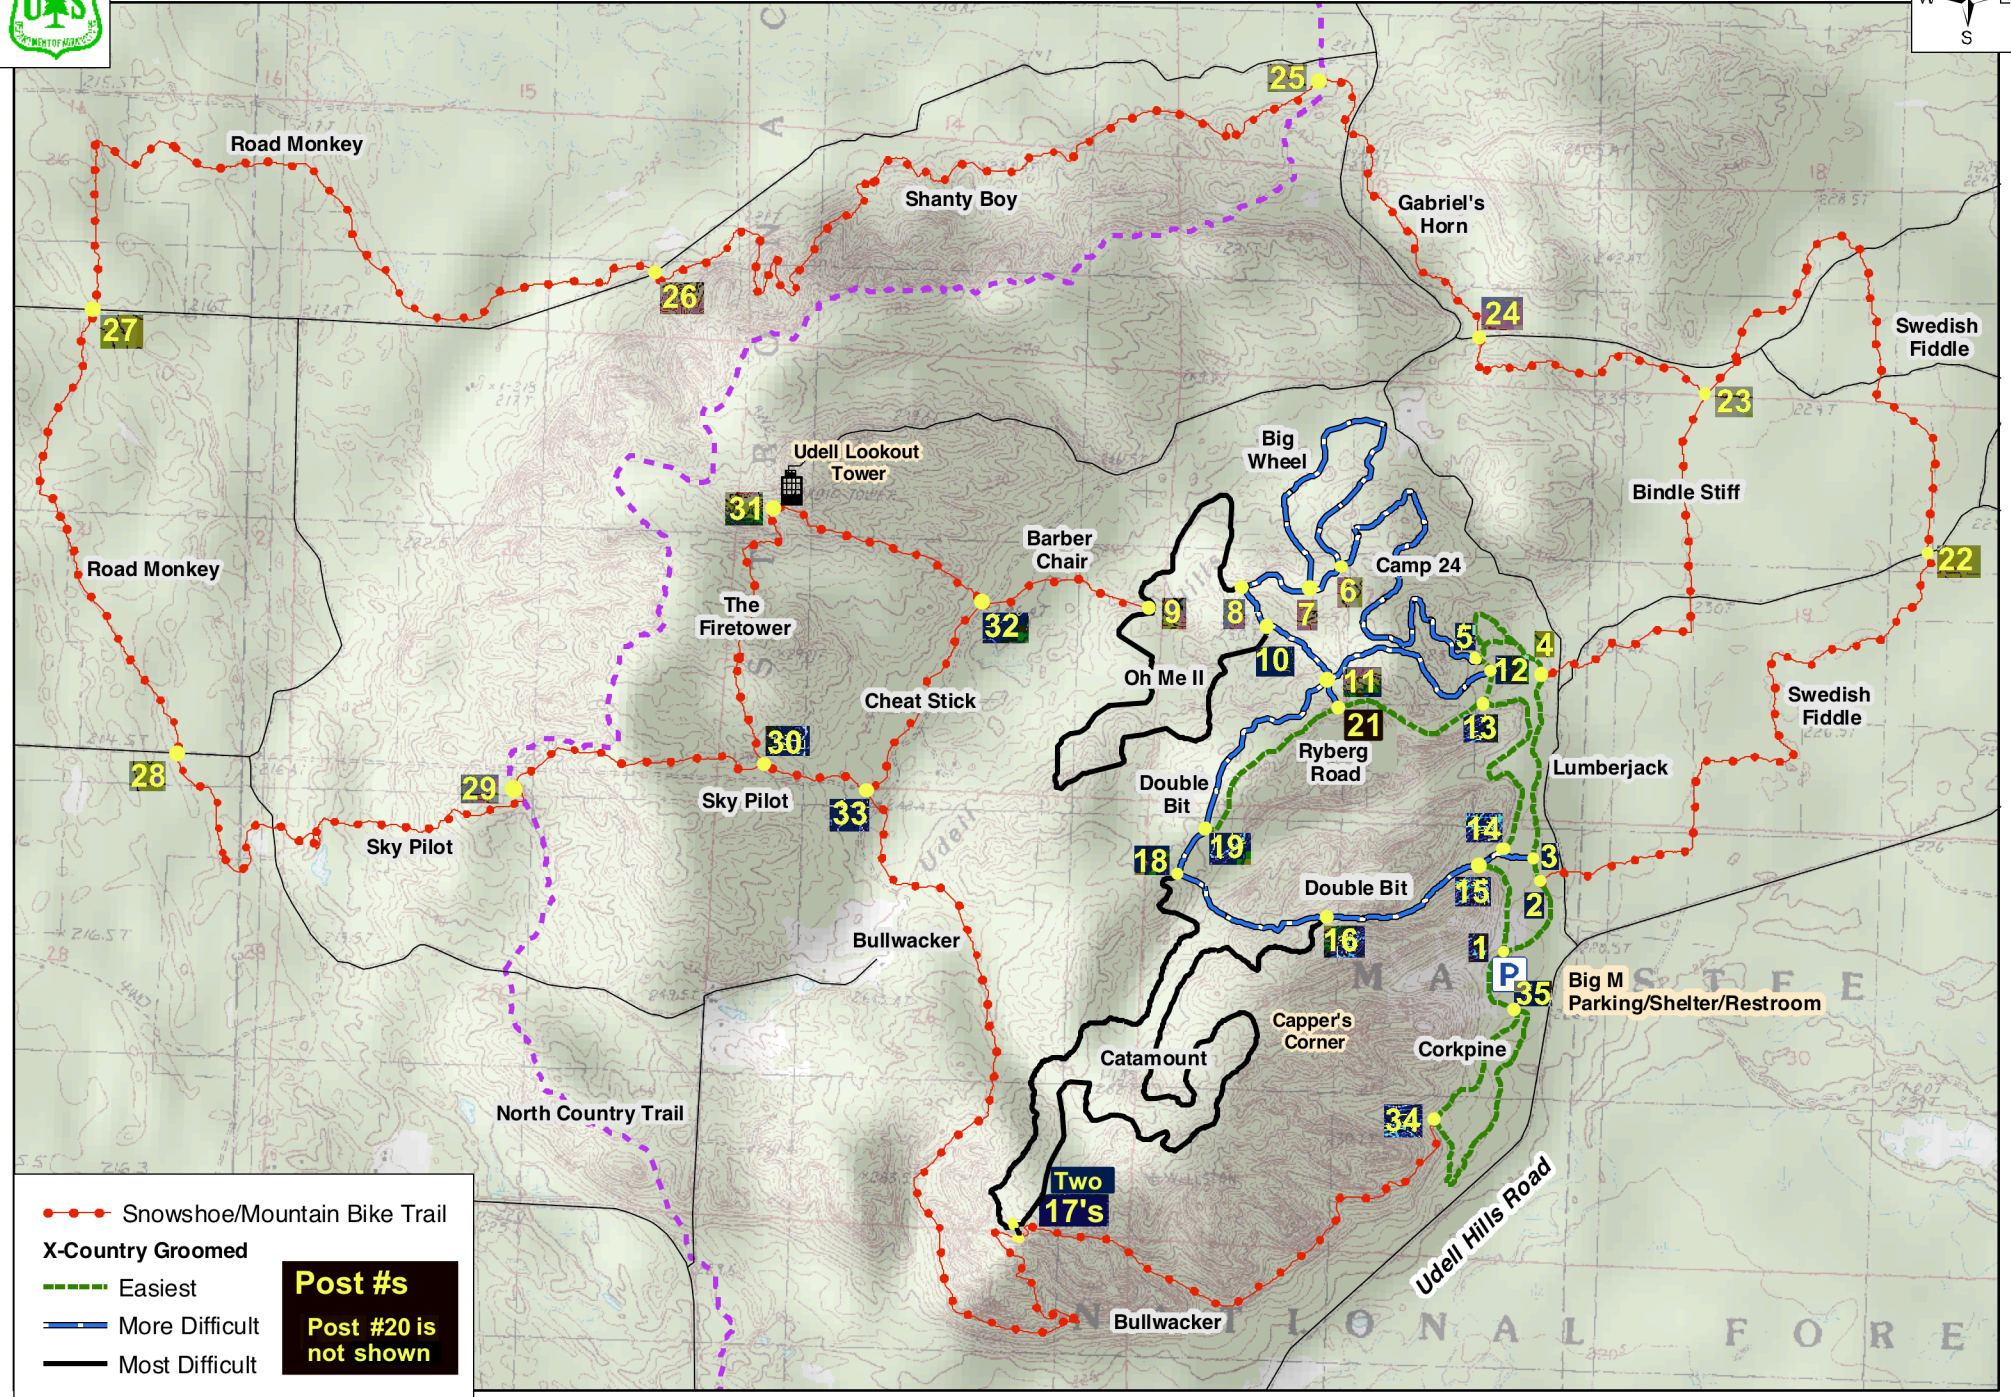

"Big M" Cross Country Ski and Mountain Bike Trail

Snowshoe/Mountain Bike Trail
 X-Country Groomed
 Easiest
 More Difficult
 Most Difficult

Post #s
 Post #20 is not shown

During the winter the trail system is maintained by the Manistee Cross Country Ski Council, a non-profit volunteer organization in cooperation with the Forest Service.